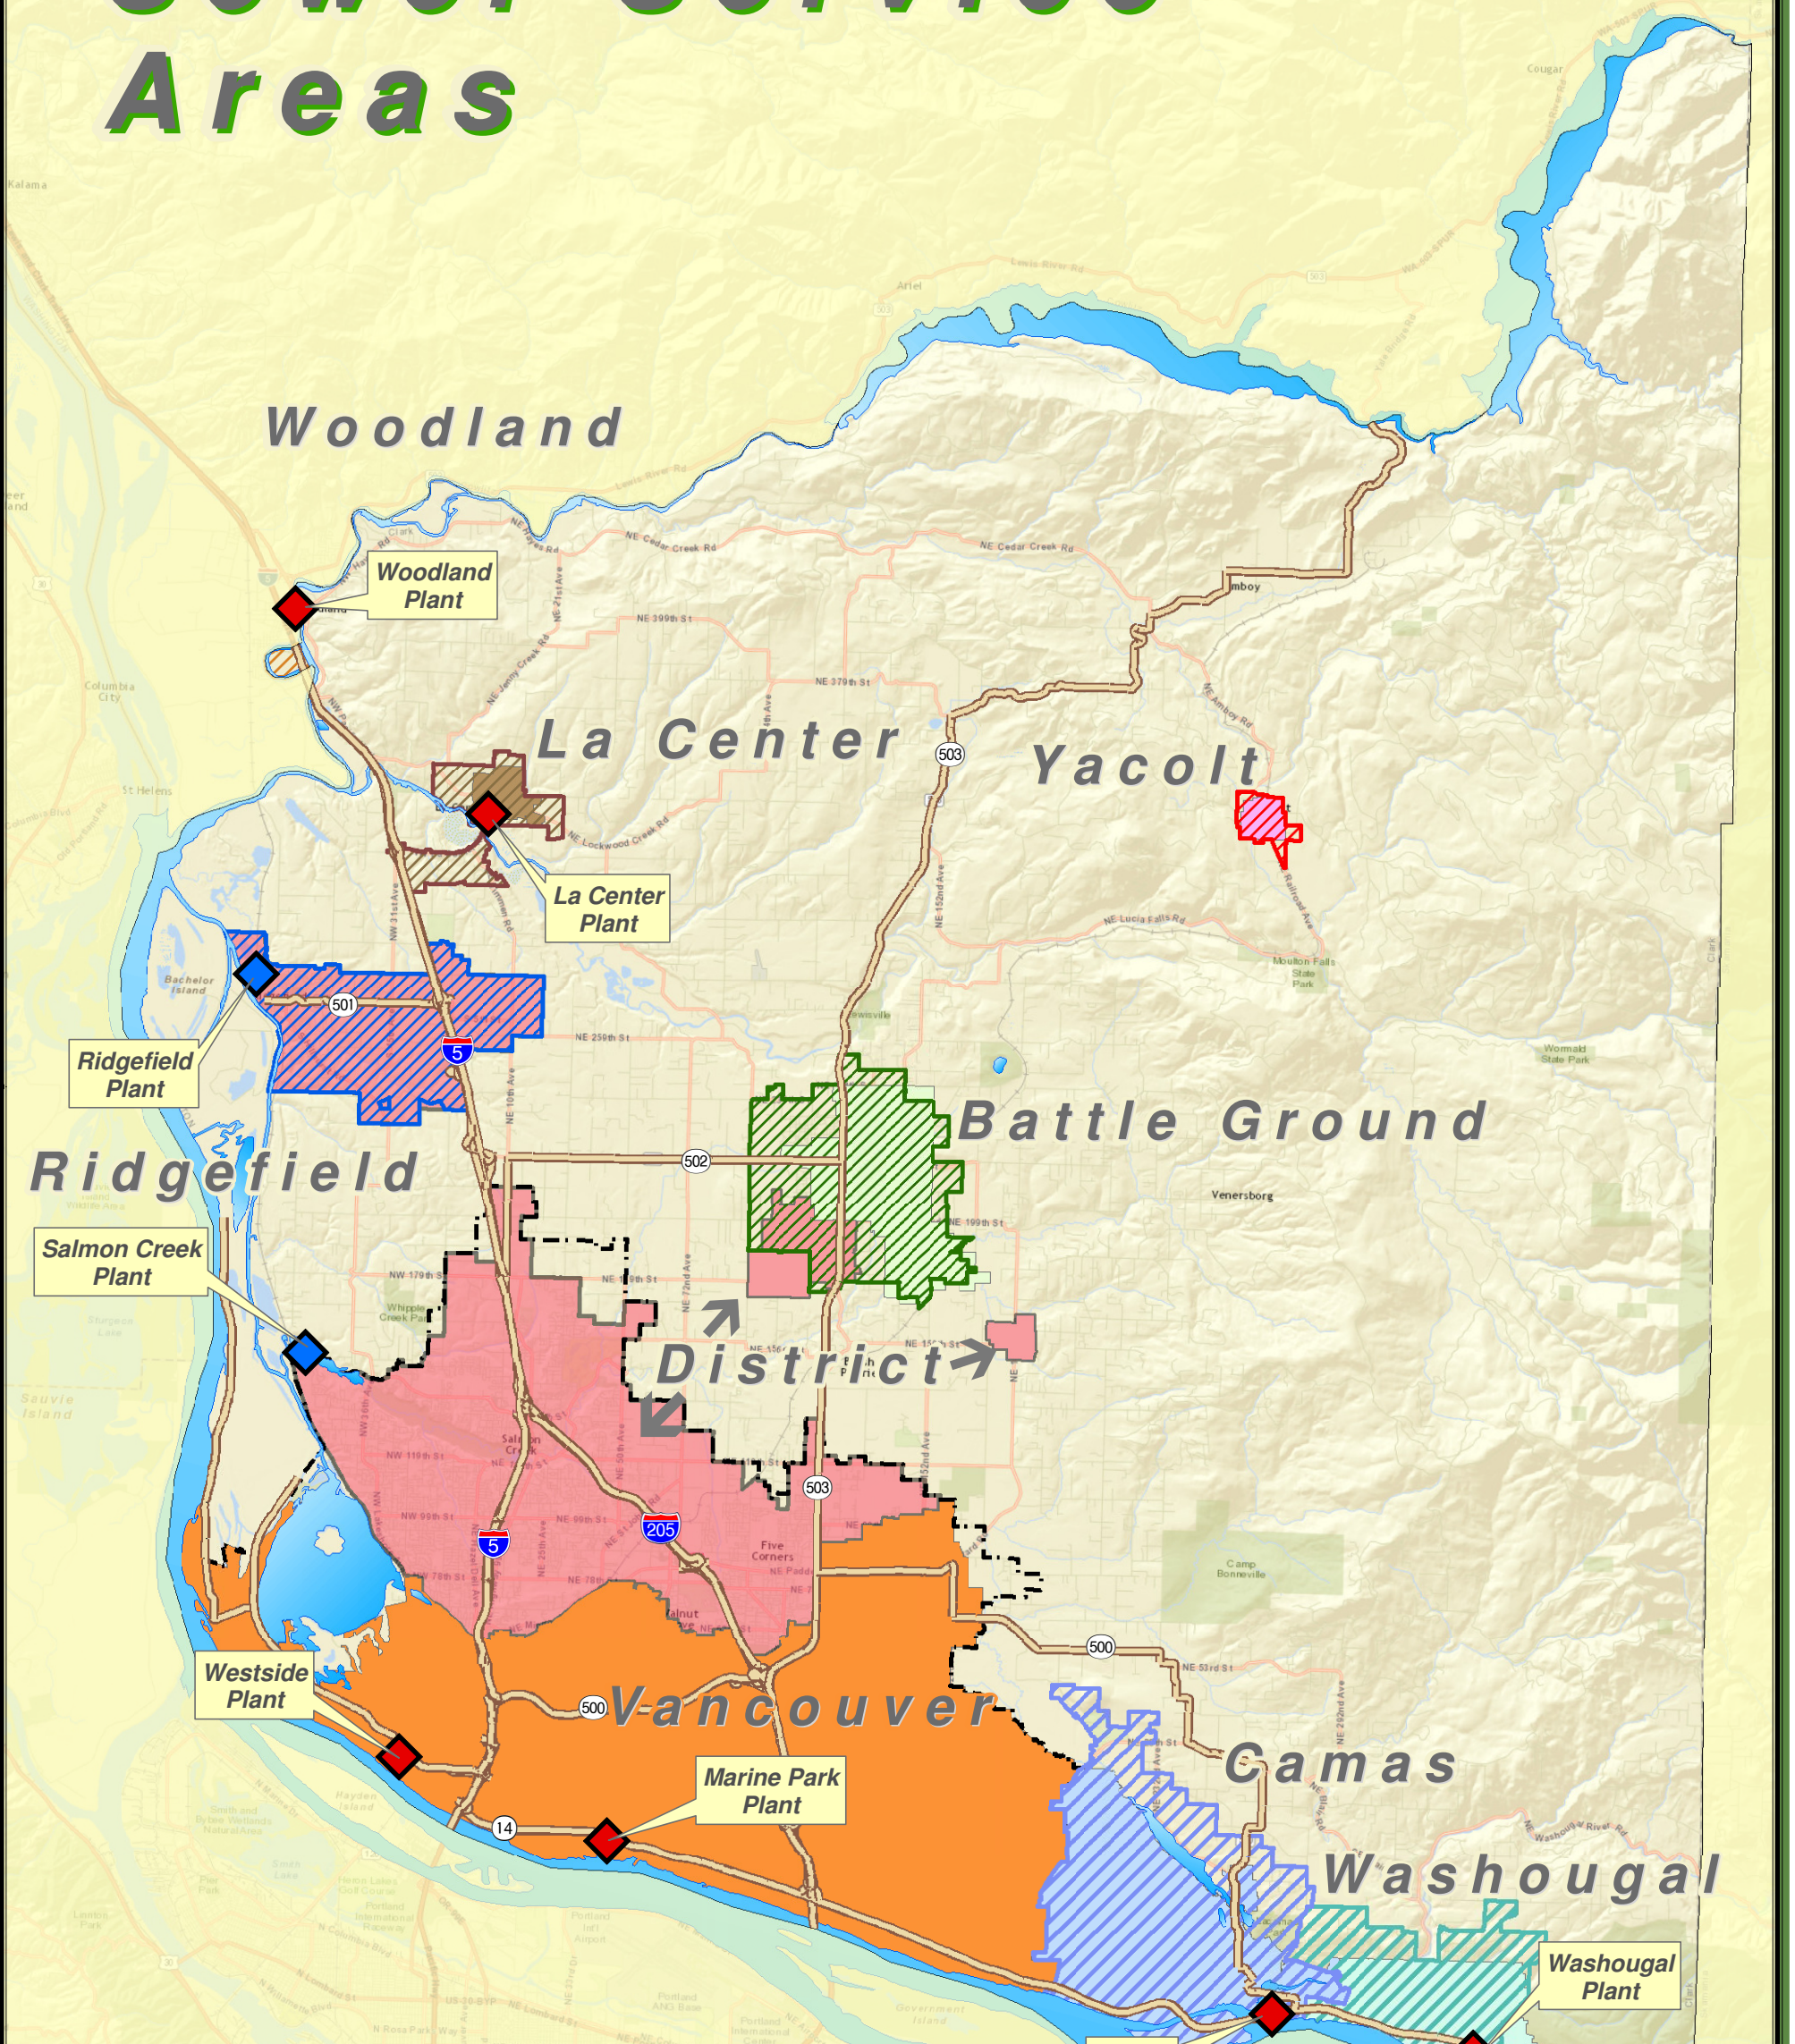

Clark County Sewer Service Areas

UGA Boundaries		Sewer Service Area Boundaries		Treatment Plant Locations	
	Battle Ground		Battle Ground		D.C.W.A Treatment Plant
	Camas		Camas		Other treatment Plant
	LaCenter		La Center		
	Ridgefield		Vancouver		
	Vancouver		Washougal		
	Washougal		Clark Regional		
	Woodland		Yacolt		
	Yacolt				

Sources: Esri, HERE, DeLorme, USGS, Intermap, increment P Corp., NRCAN, Esri Japan, METI, Esri China (Hong Kong), Esri (Thailand), TomTom, MapmyIndia, © OpenStreetMap contributors, and the GIS User Community