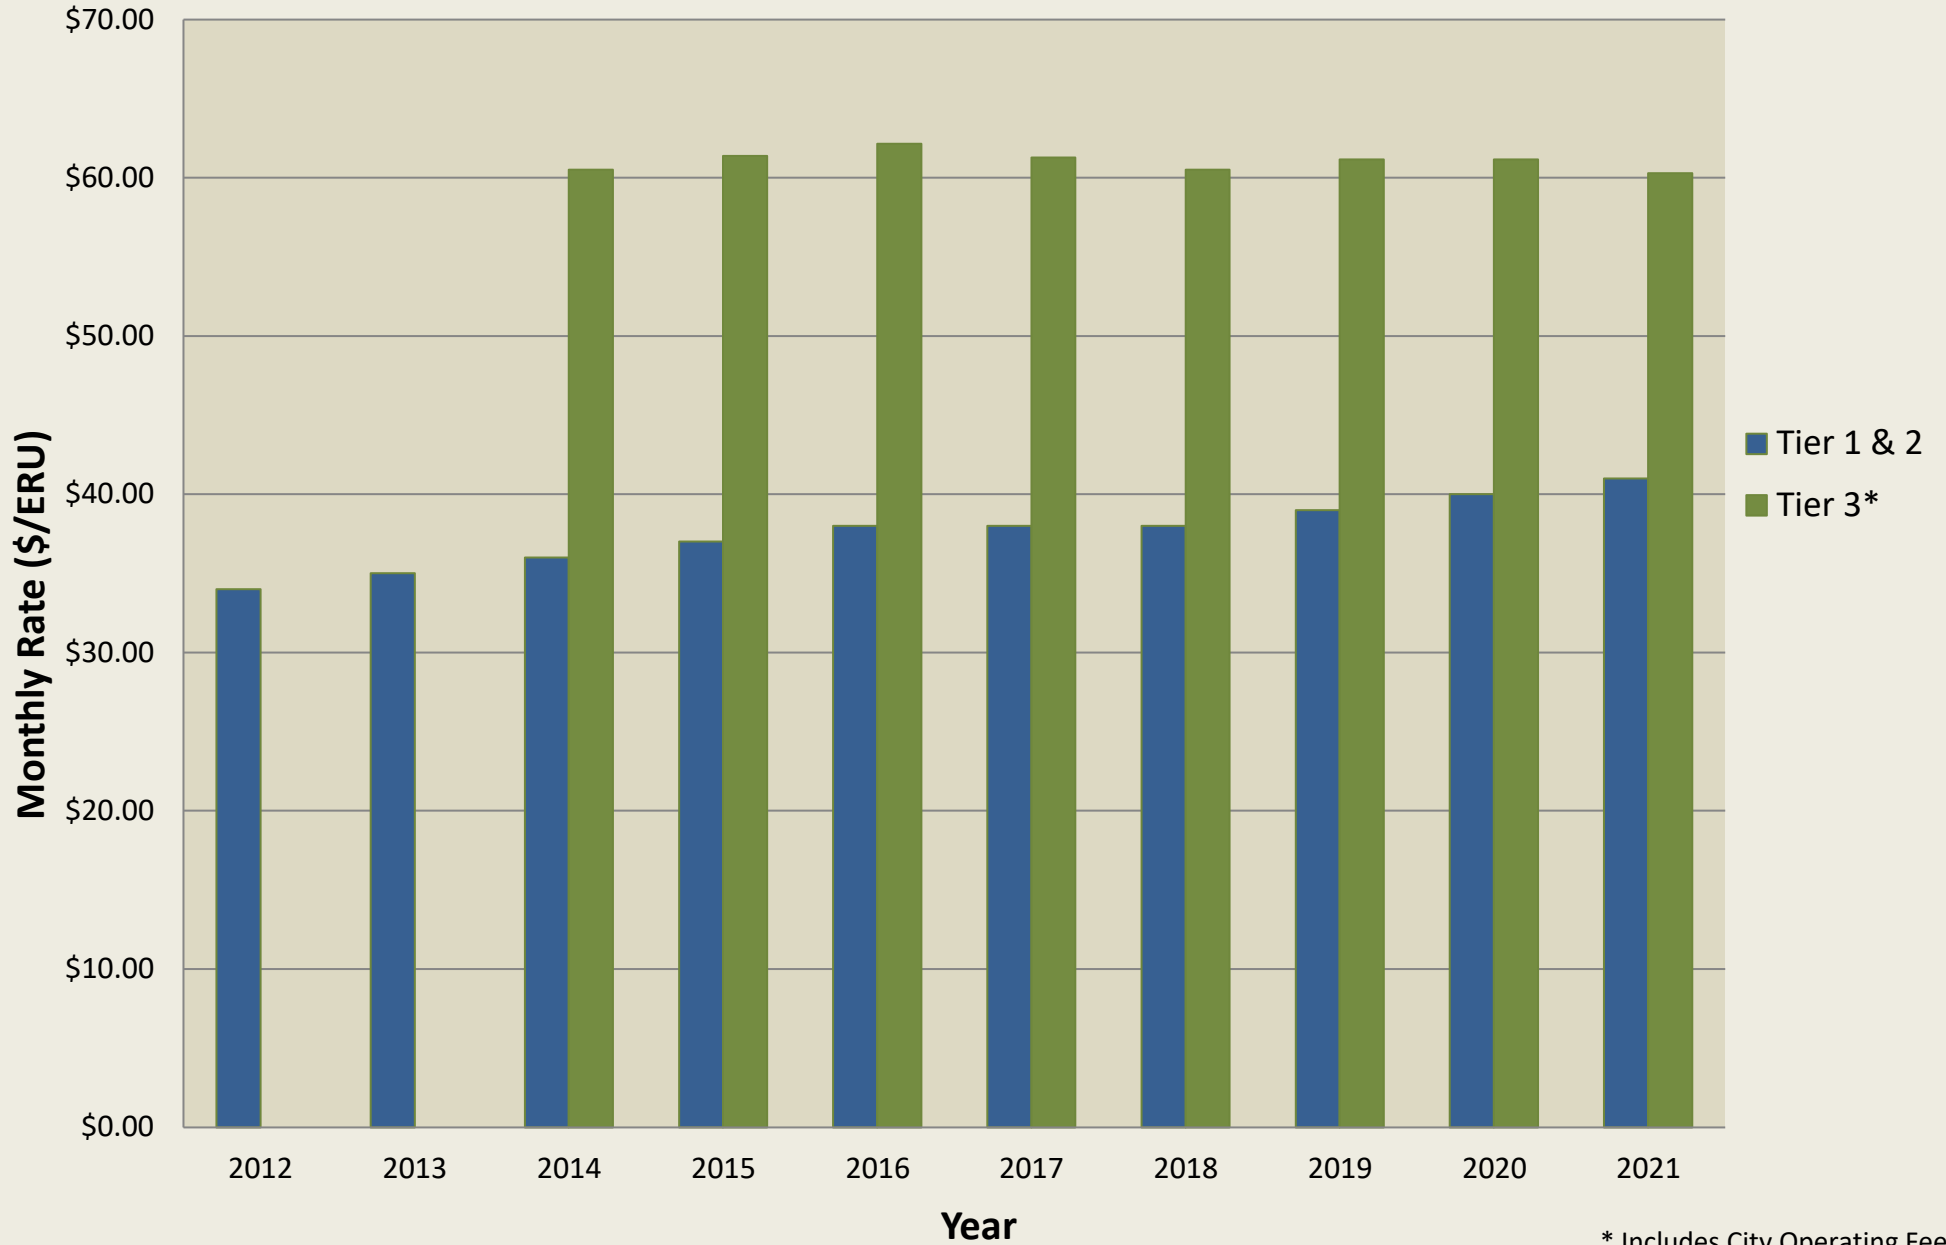

# District History of Residential Sewer Rates 2012 - 2021

\* Includes City Operating Fee