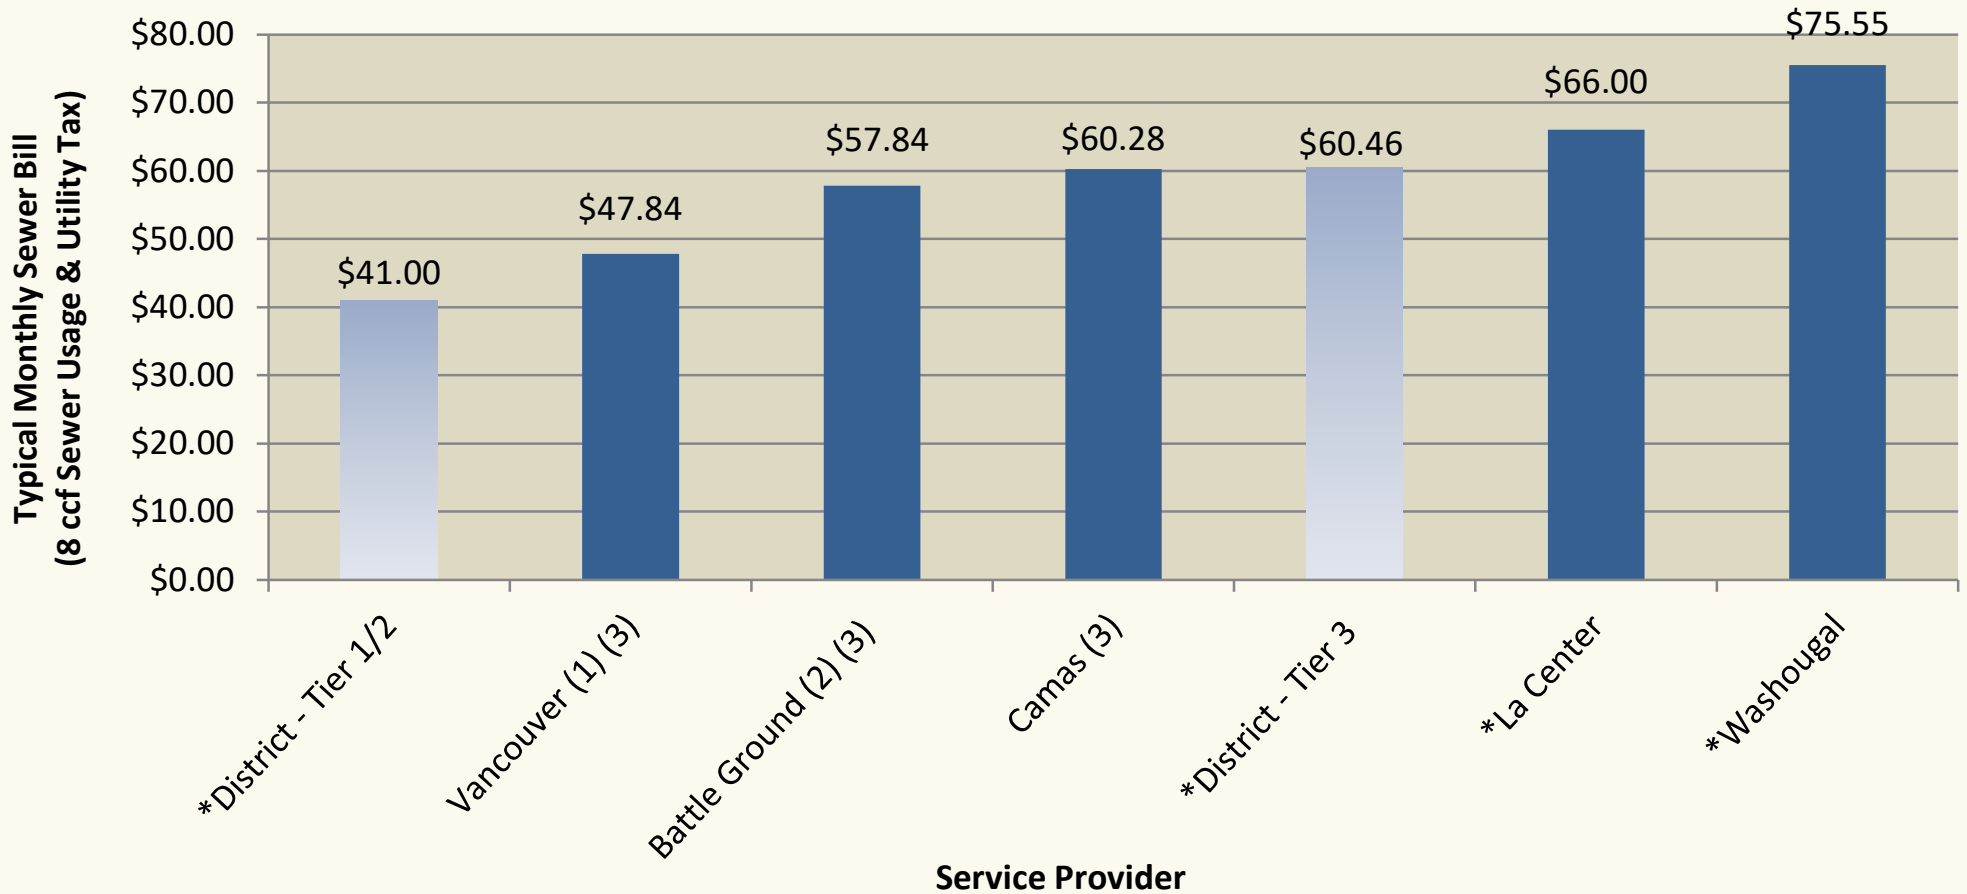

Clark County, WA 2021 Residential Sewer Rate Comparison

(1) Vancouver utility tax is included in the monthly sewer usage fee.

(2) Battle Ground utility tax is applied to sewer service fees.

(3) Vancouver has a minimum use charge of 3 ccf. Battle Ground & Camas have a base rate to which usage fees are then added.