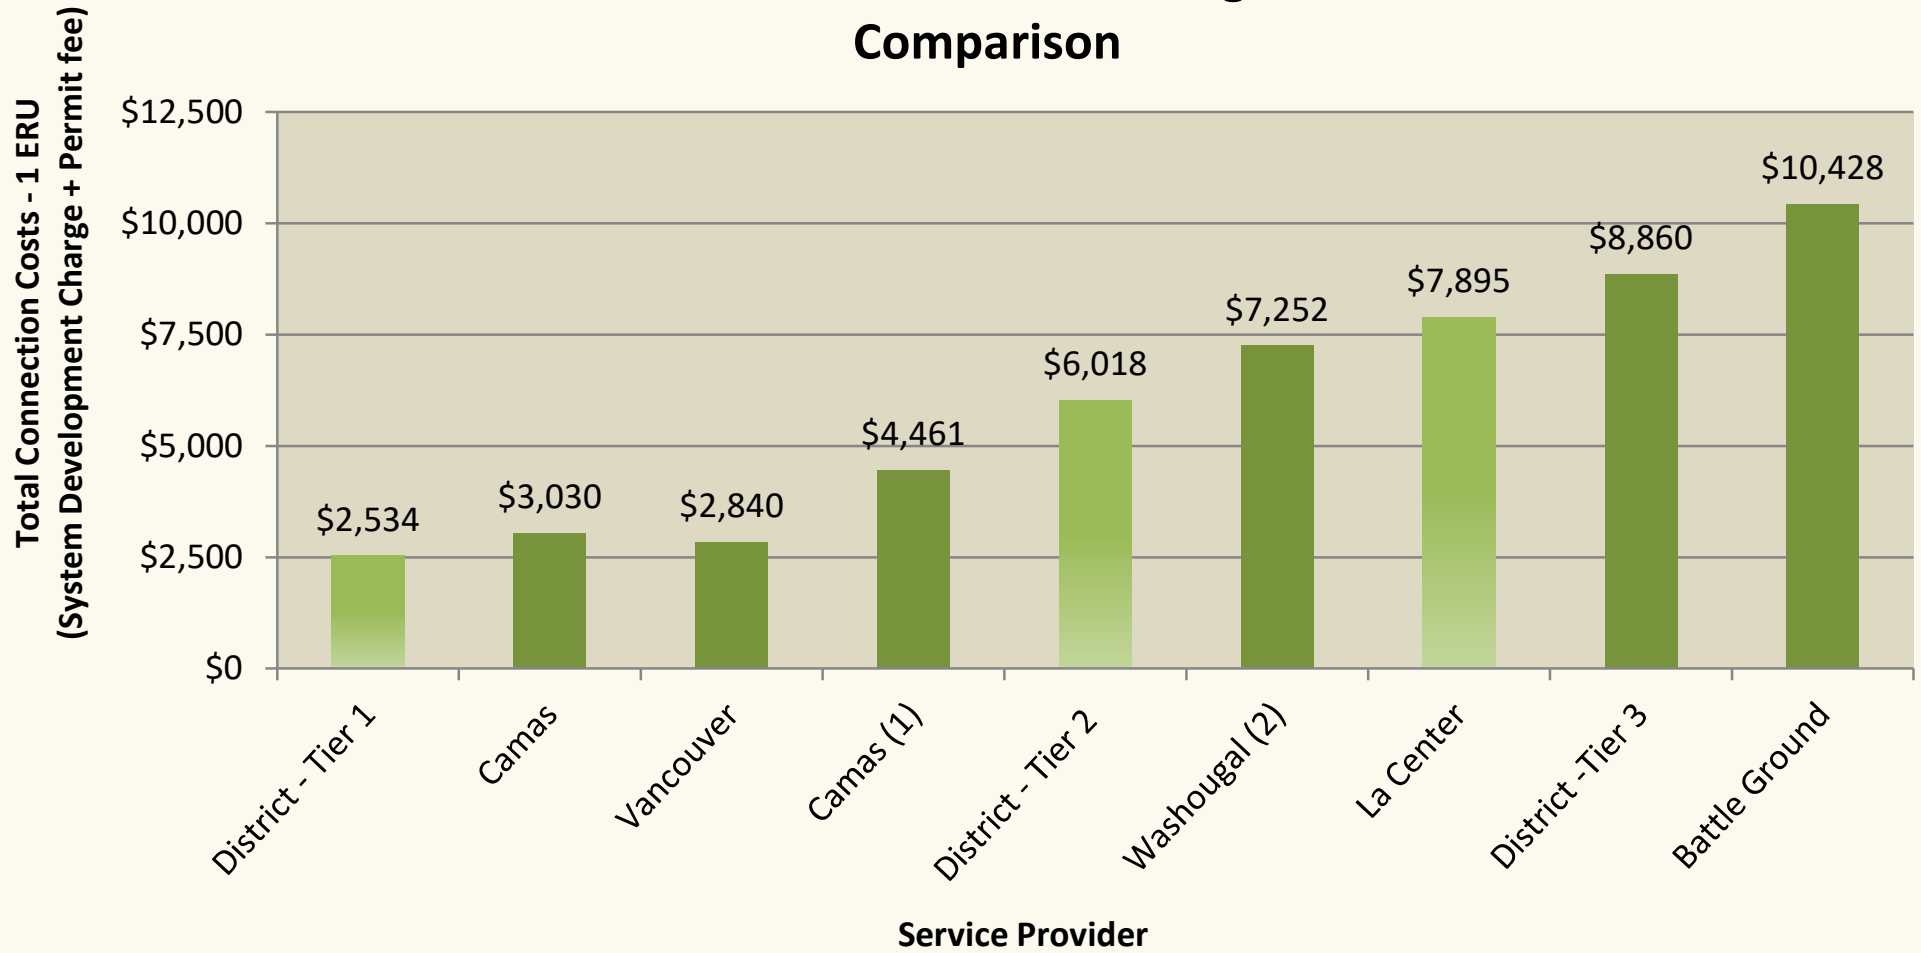

# Clark County, WA 2021 Residential Sewer Connection Charge Comparison

(1) Connection charge for Camas in their new urban growth boundary expansion area (mostly north of Lacamas Lake).