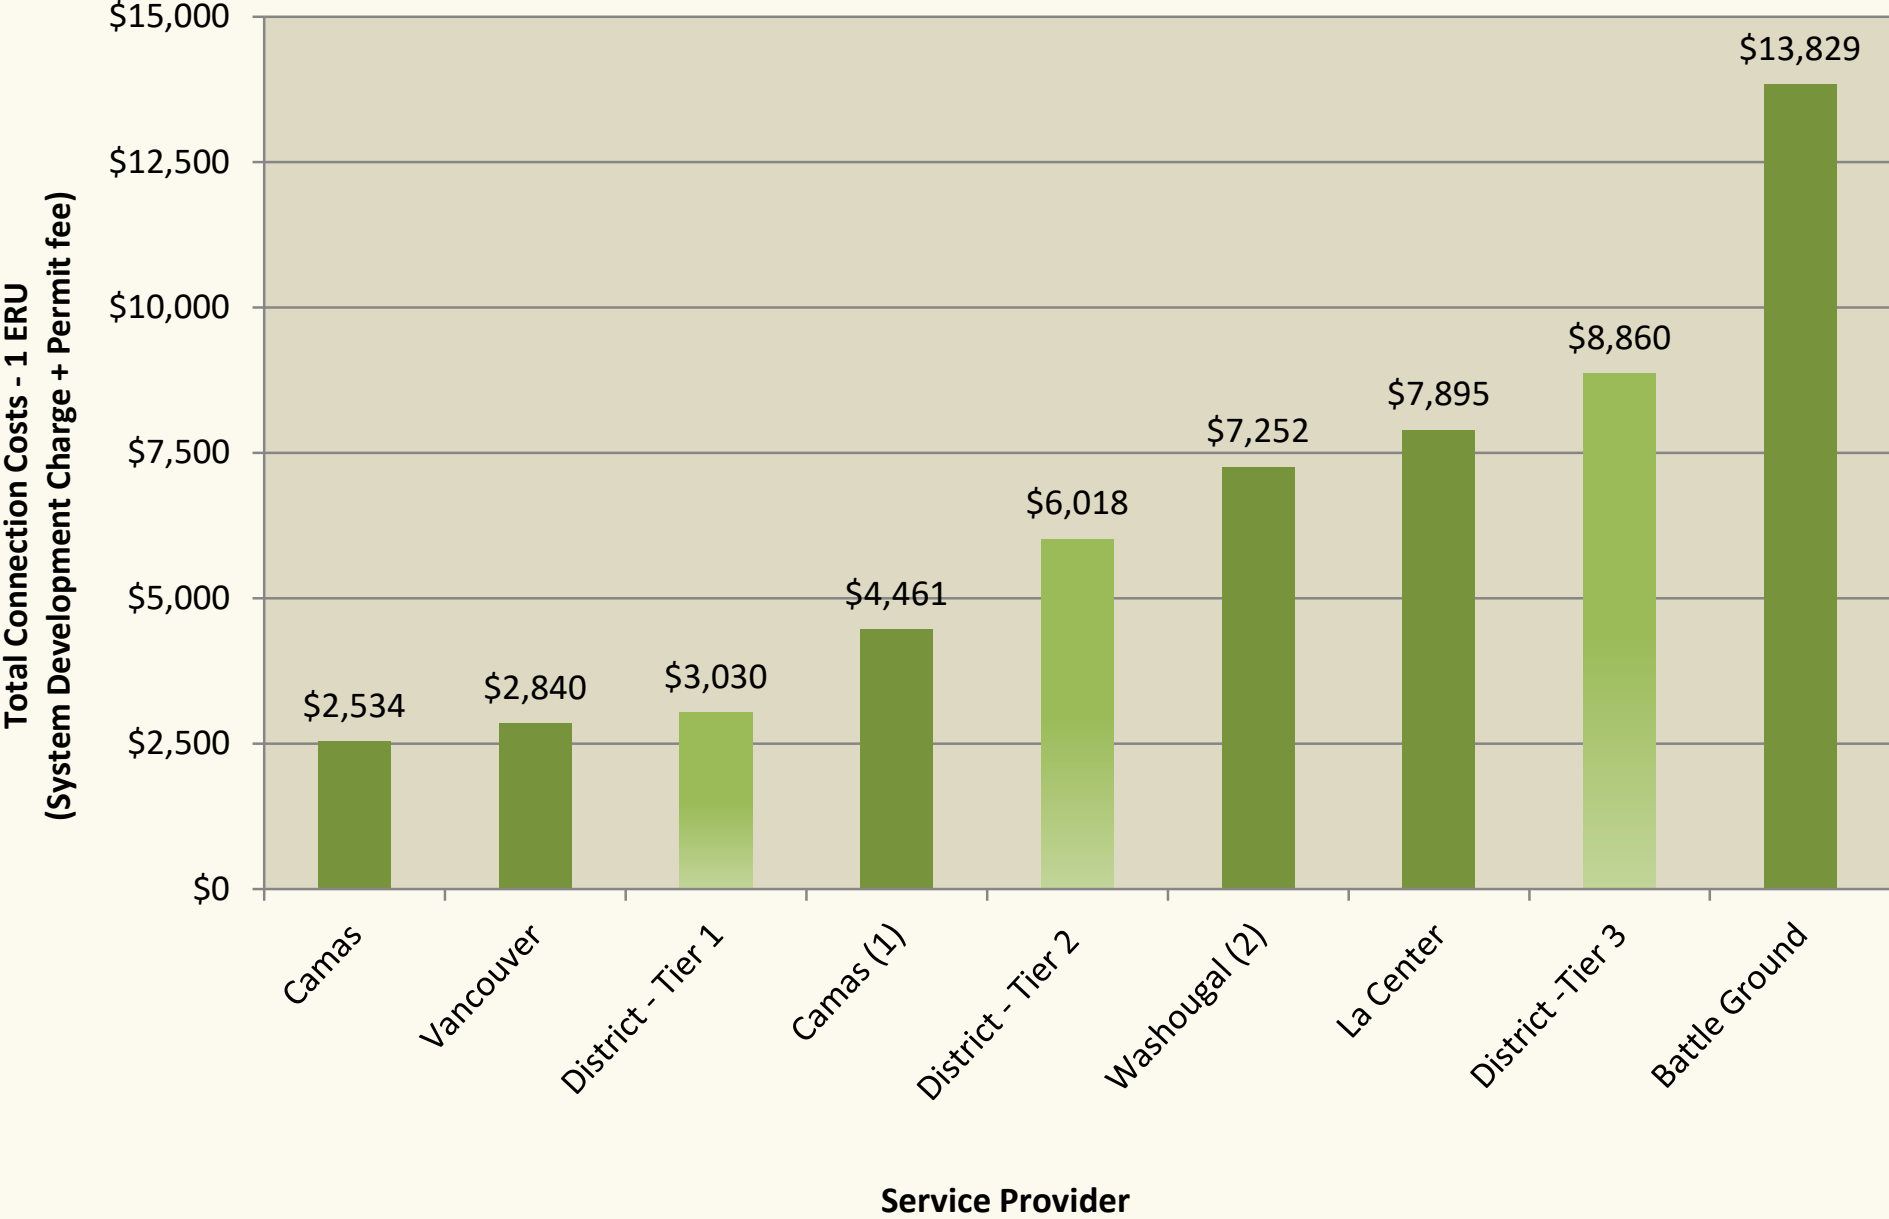

# Clark County, WA

## 2022 Residential Sewer Connection Charge Comparison

(1) Connection charge for Camas in their new urban growth boundary expansion area (mostly north of Lacamas Lake).  
 (2) Connection charge for Washougal includes 1.5% utility tax.