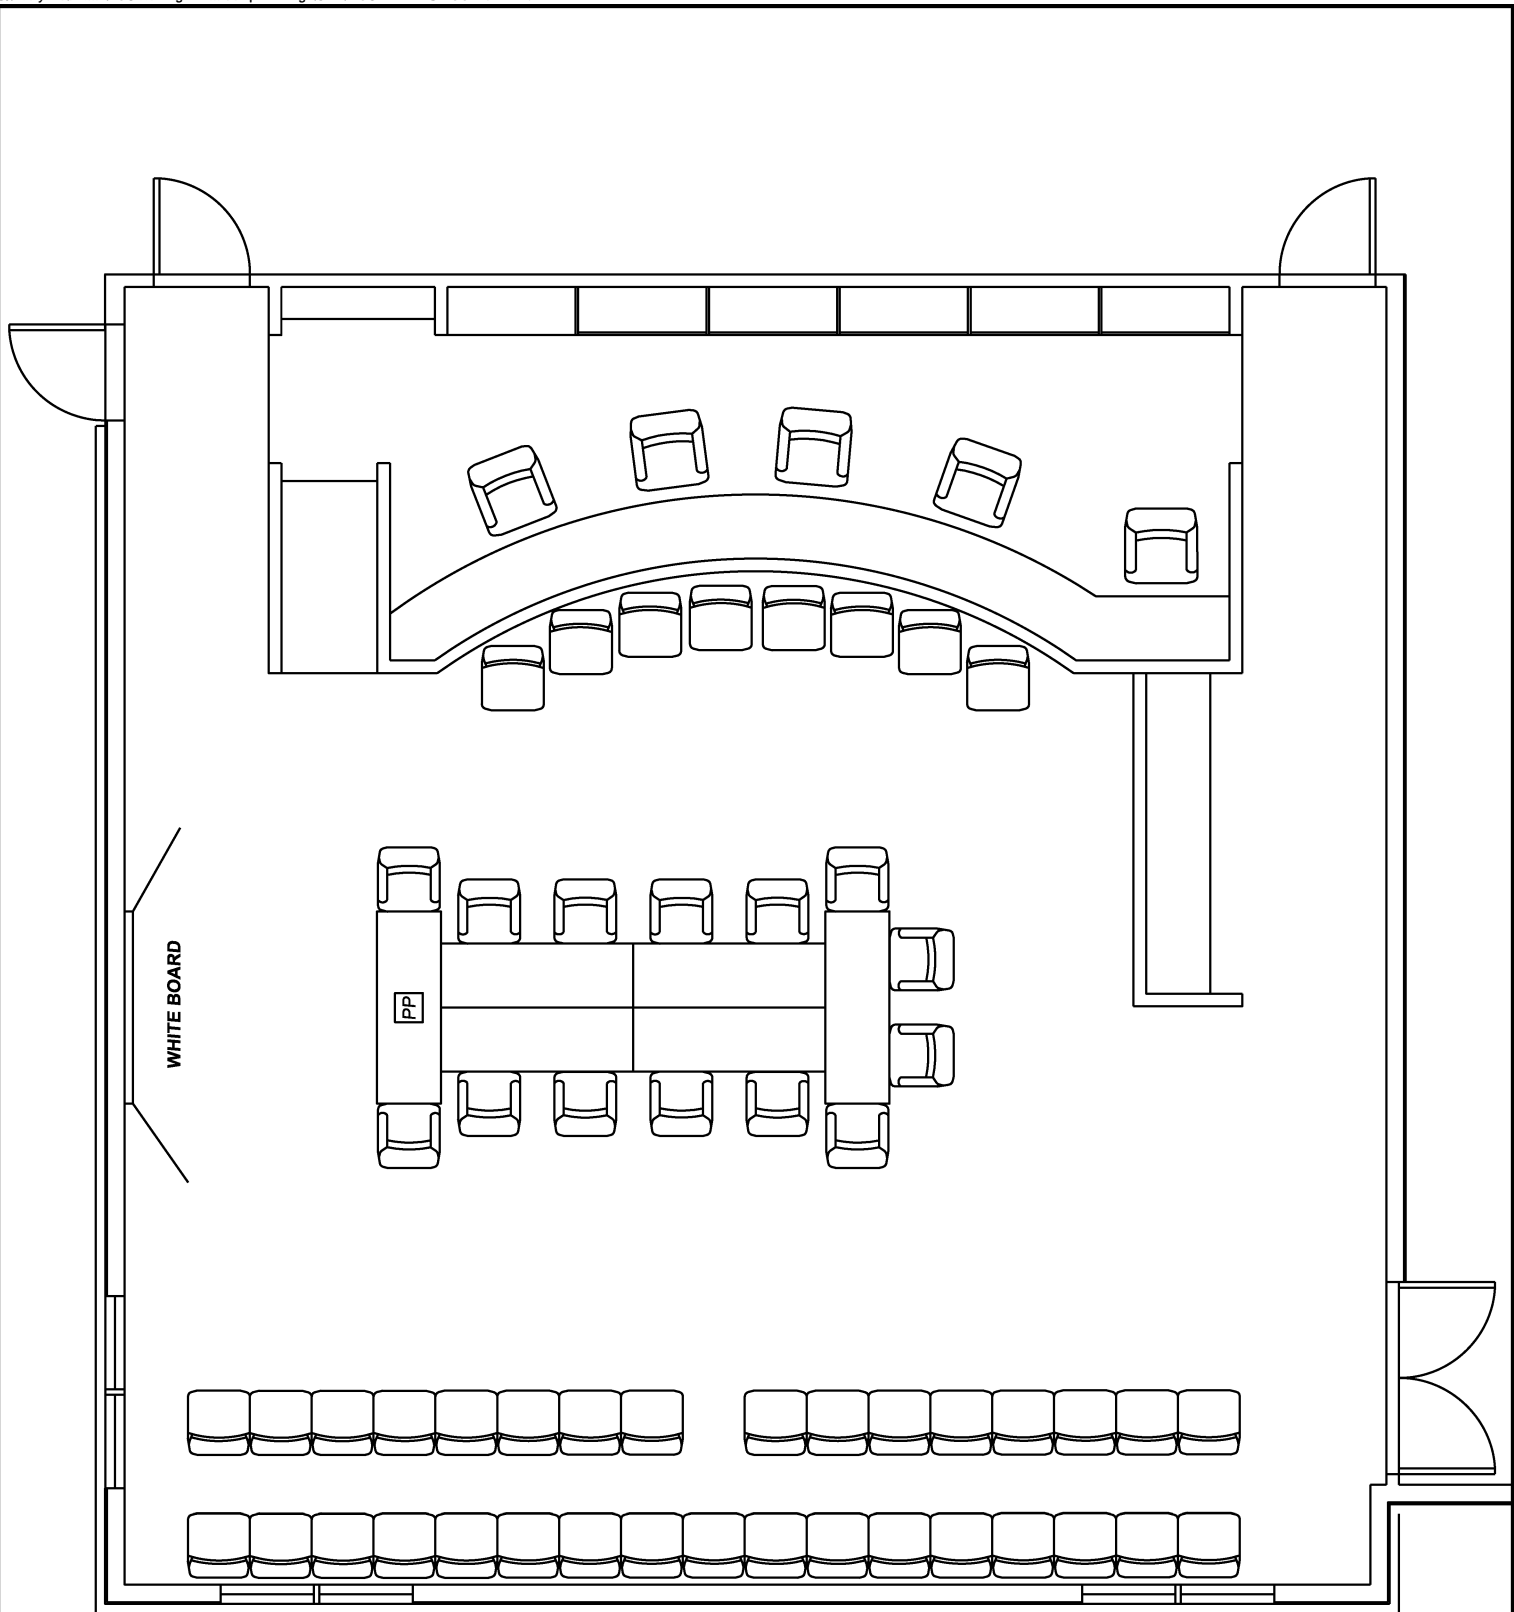

FURNITURE AVAILABLE FOR USE

M

CRWWD BOARD MEETING ROOM SETUP

CUSTOM SETUP

FACILITIES
MAINTENANCE

FURNITURE AVAILABLE FOR USE

CRWWD BOARD MEETING ROOM SETUP

PUBLIC GROUP MEETING WITH POWER POINT

FACILITIES MAINTENANCE

FURNITURE AVAILABLE FOR USE

0

CRWWD BOARD MEETING ROOM SETUP

LCC MEETING WITH POWER POINT

FURNITURE AVAILABLE FOR USE

P

CRWWD BOARD MEETING ROOM SETUP