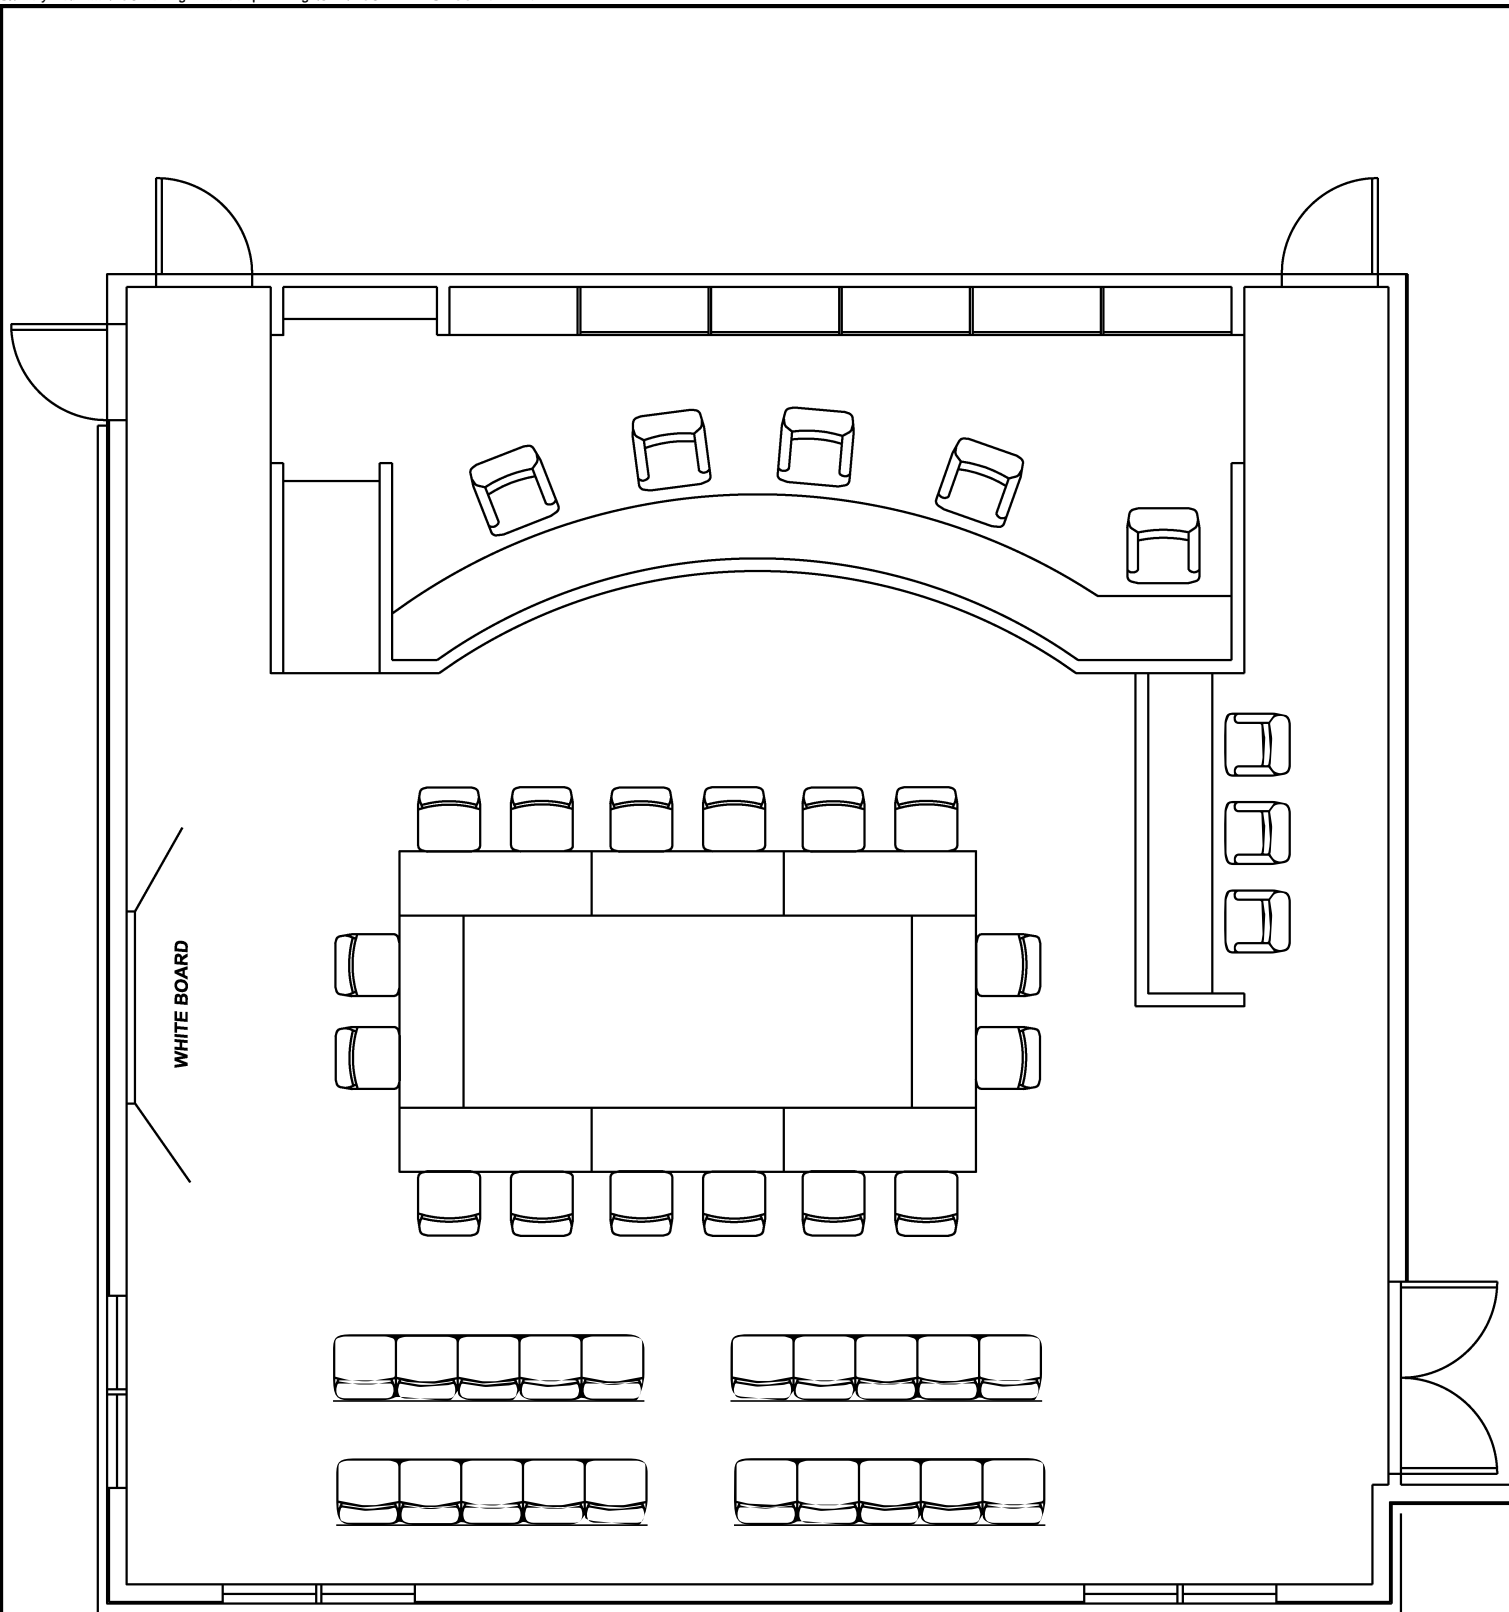

PUBLIC GROUP MEETING

**CLARK
REGIONAL
WASTEWATER
DISTRICT**
FACILITIES
MAINTENANCE

WHITE BOARD

FURNITURE AVAILABLE FOR USE

H

CRWWD BOARD MEETING ROOM SETUP

PUBLIC GROUP MEETING

**FACILITIES
MAINTENANCE**