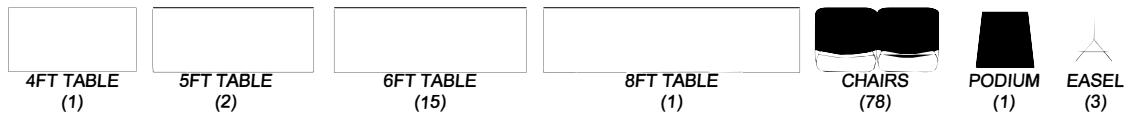

FURNITURE AVAILABLE FOR USE