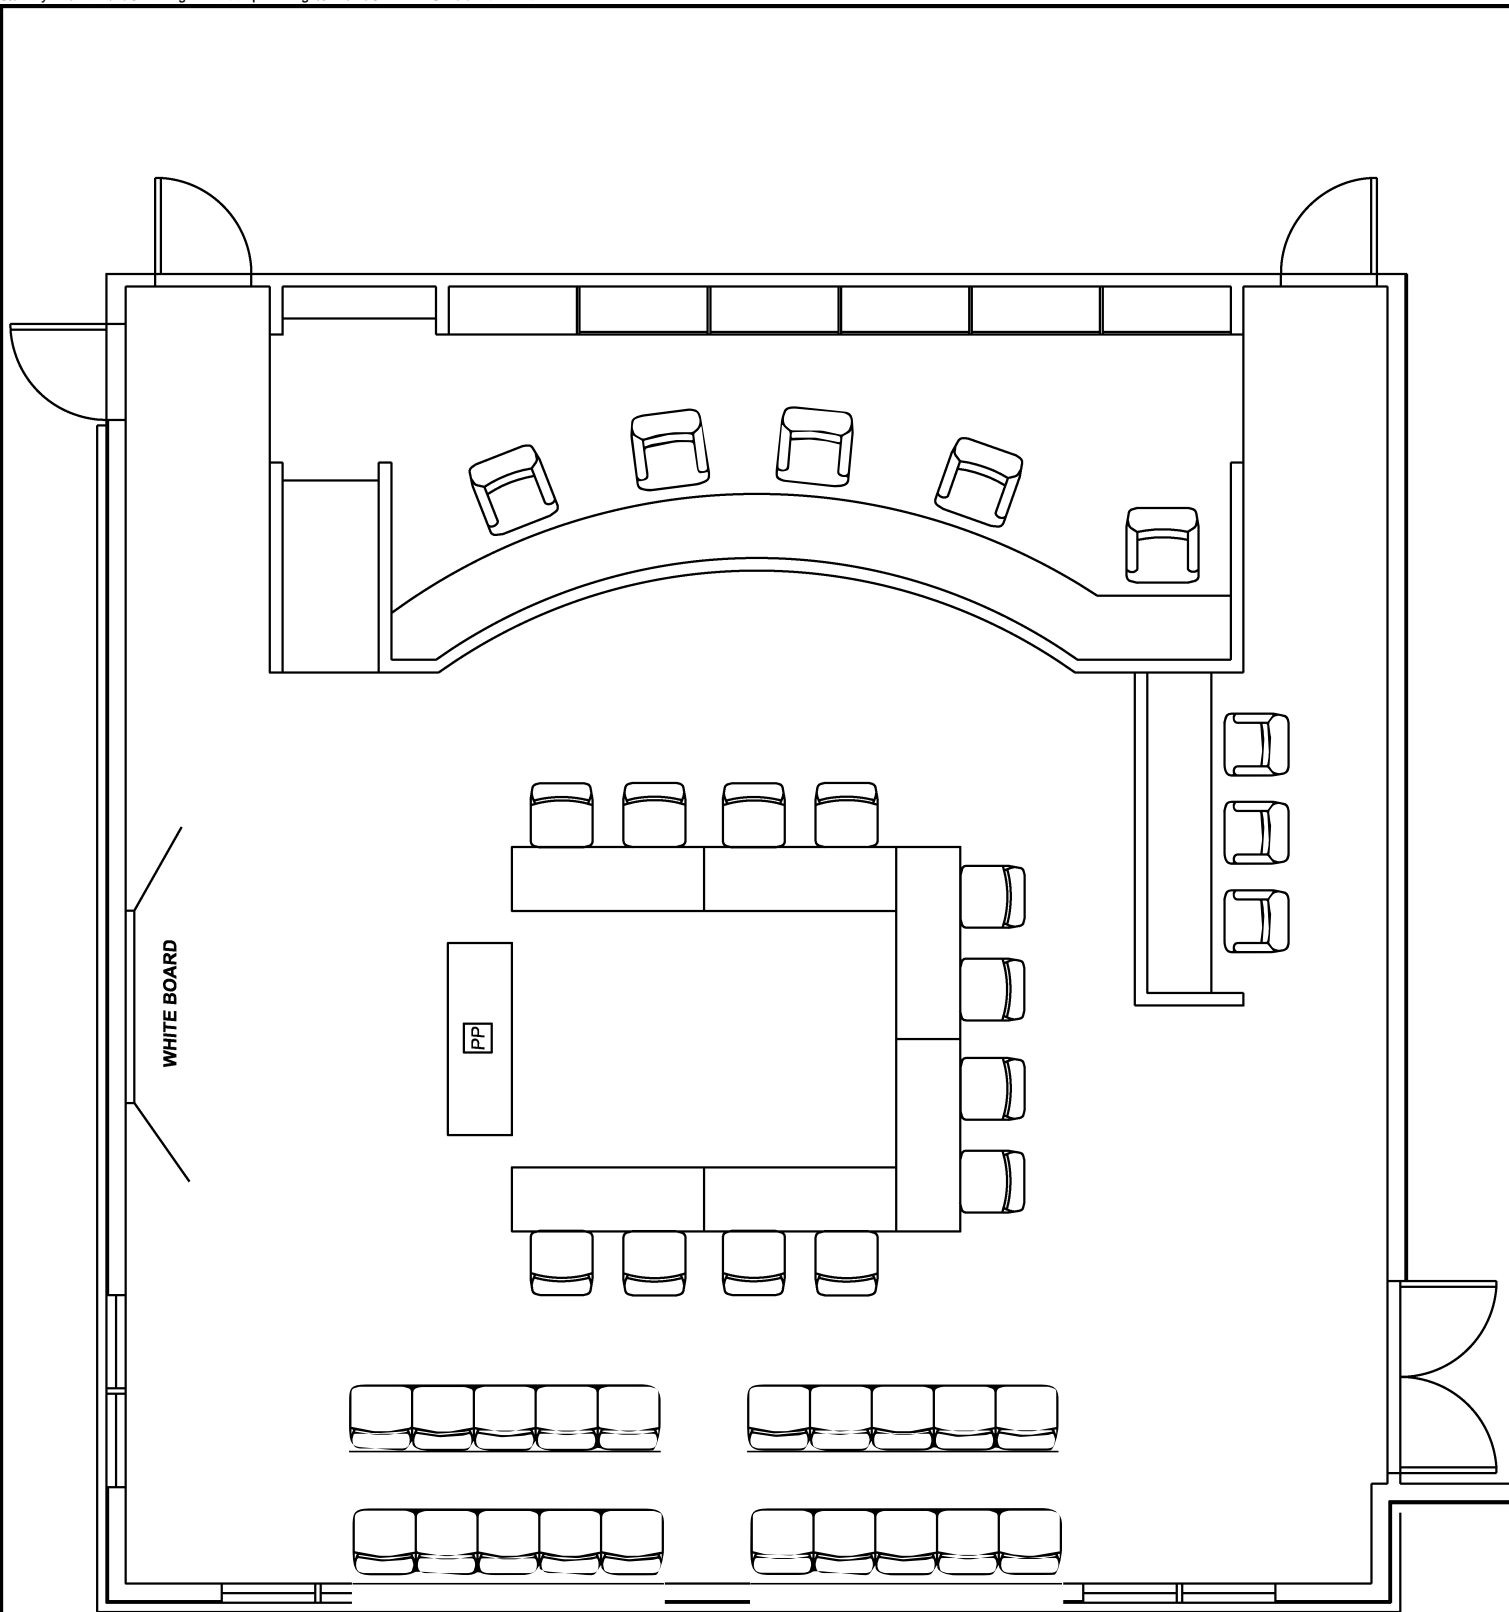

PUBLIC GROUP MEETING

**CLARK
REGIONAL
WASTEWATER
DISTRICT**
FACILITIES
MAINTENANCE

WHITE BOARD

FURNITURE AVAILABLE FOR USE

H

CRWWD BOARD MEETING ROOM SETUP

PUBLIC GROUP MEETING

**FACILITIES
MAINTENANCE**