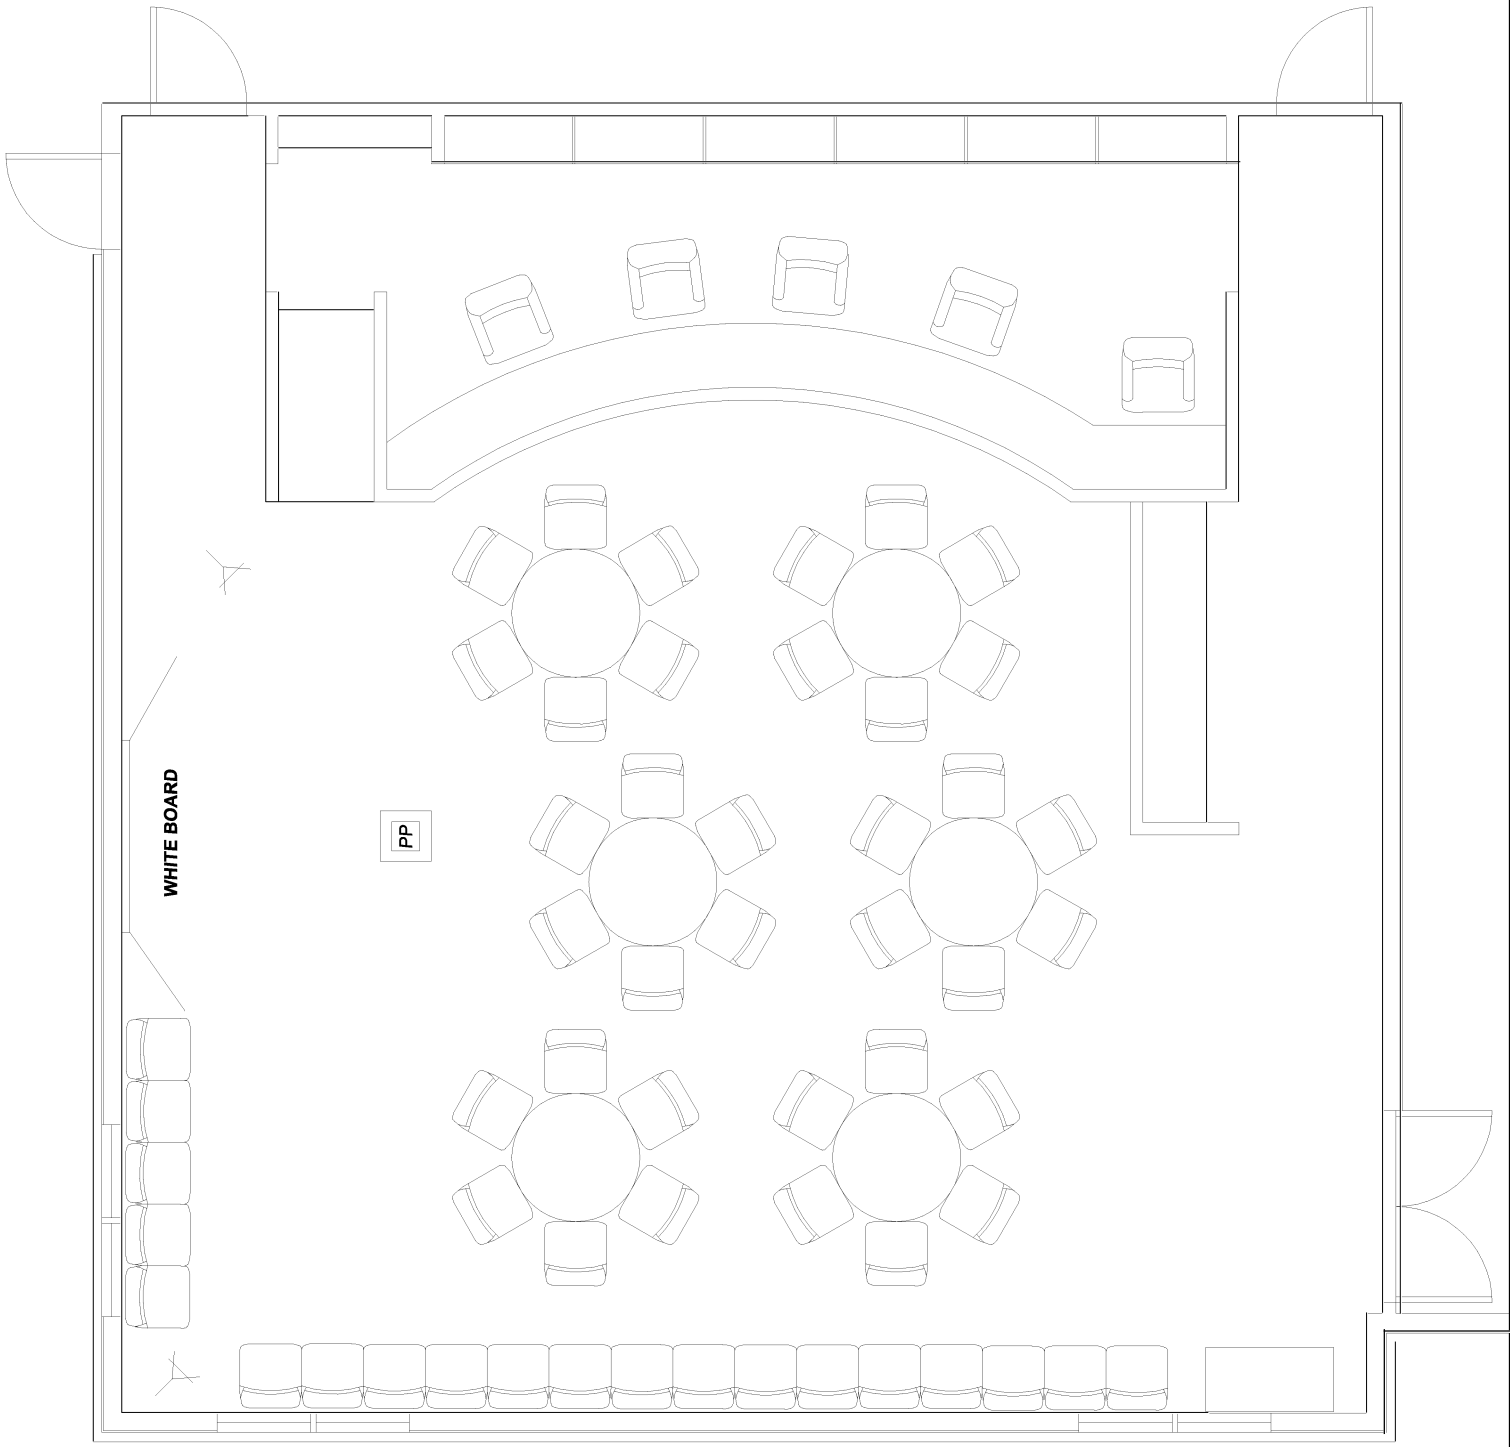

FURNITURE AVAILABLE FOR USE

M

CRWWD BOARD MEETING ROOM SETUP

CUSTOM SETUP

FACILITIES
MAINTENANCE

FURNITURE AVAILABLE FOR USE

CRWWD BOARD MEETING ROOM SETUP

PUBLIC GROUP MEETING WITH POWER POINT

FACILITIES MAINTENANCE

FURNITURE AVAILABLE FOR USE

0

CRWWD BOARD MEETING ROOM SETUP

LCC MEETING WITH POWER POINT

FURNITURE AVAILABLE FOR USE

P

CRWWD BOARD MEETING ROOM SETUP