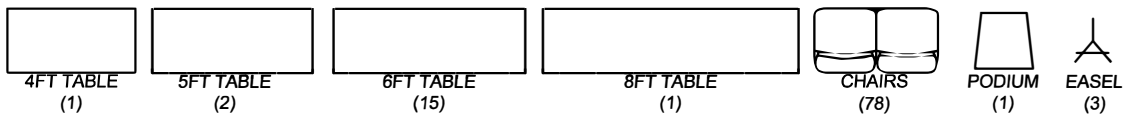

FURNITURE AVAILABLE FOR USE

I

CRWWD BOARD MEETING ROOM SETUP

PUBLIC GROUP MEETING WITH POWER POINT

**FACILITIES
MAINTENANCE**