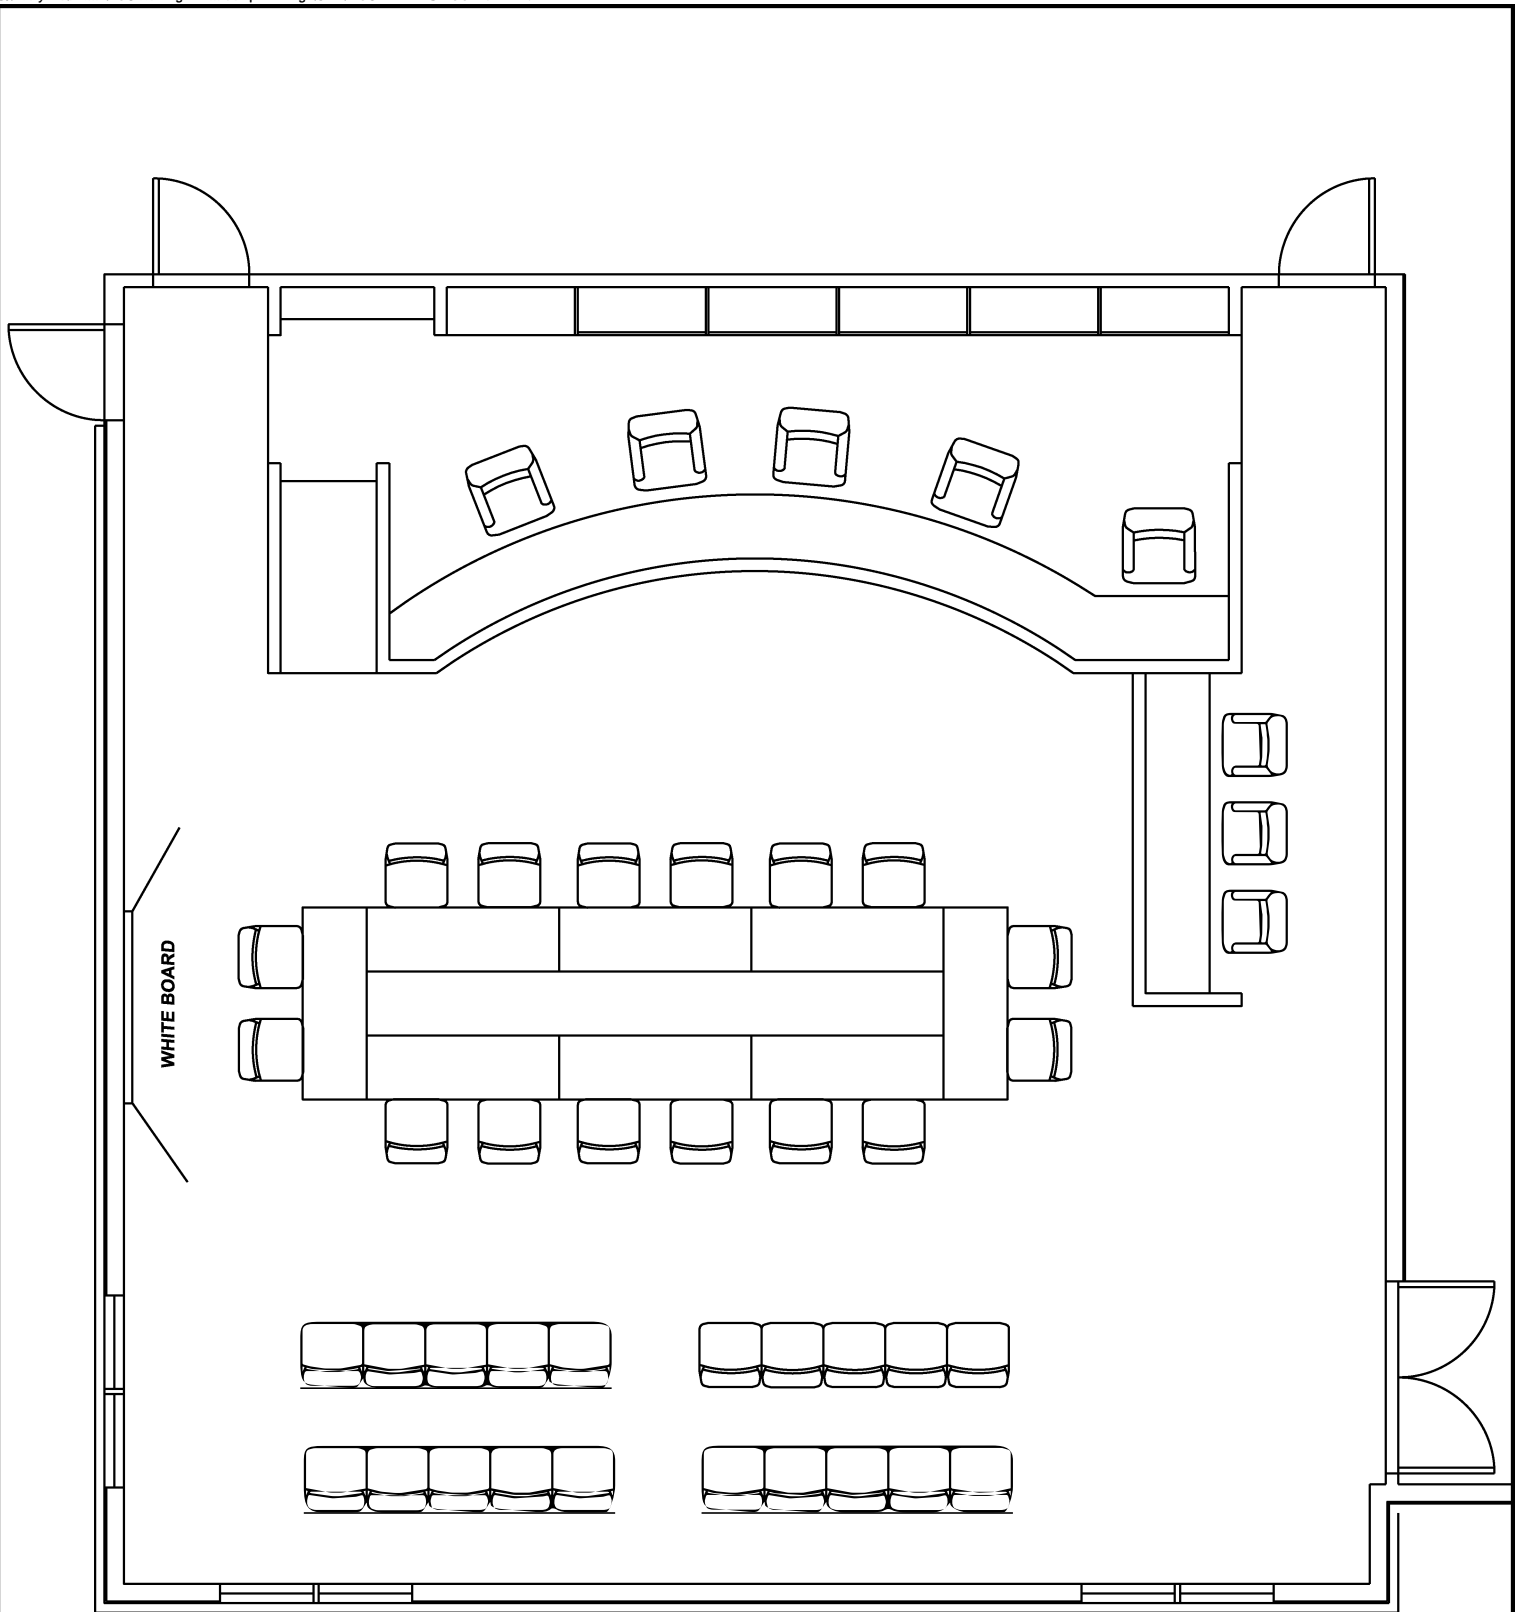

FURNITURE AVAILABLE FOR USE

G

CRWWD BOARD MEETING ROOM SETUP

PUBLIC GROUP MEETING

**CLARK
REGIONAL
WASTEWATER
DISTRICT**
FACILITIES
MAINTENANCE