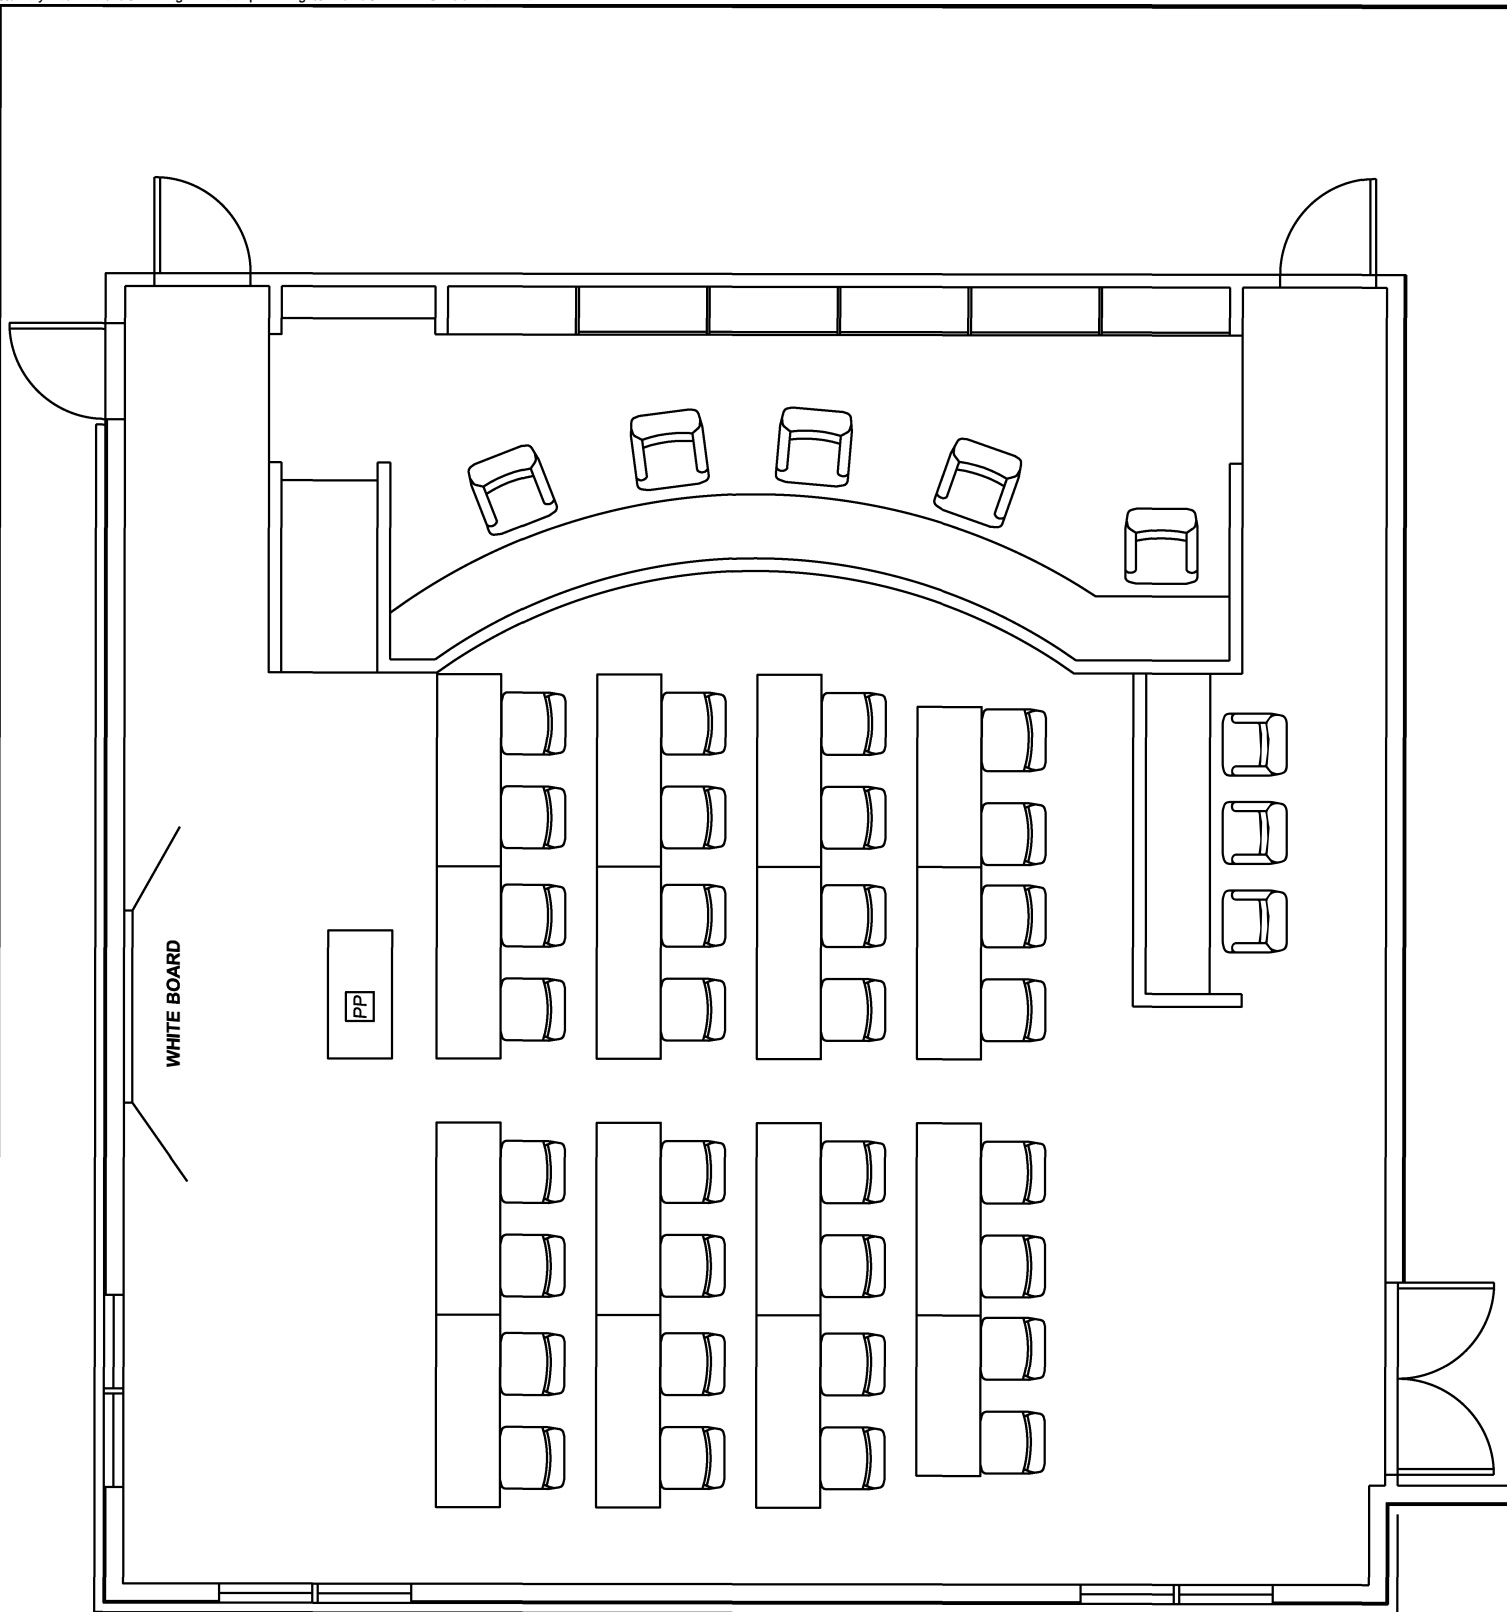

FURNITURE AVAILABLE FOR USE

L

CRWWD BOARD MEETING ROOM SETUP

CLASSROOM STYLE WITH POWER POINT

**FACILITIES
MAINTENANCE**