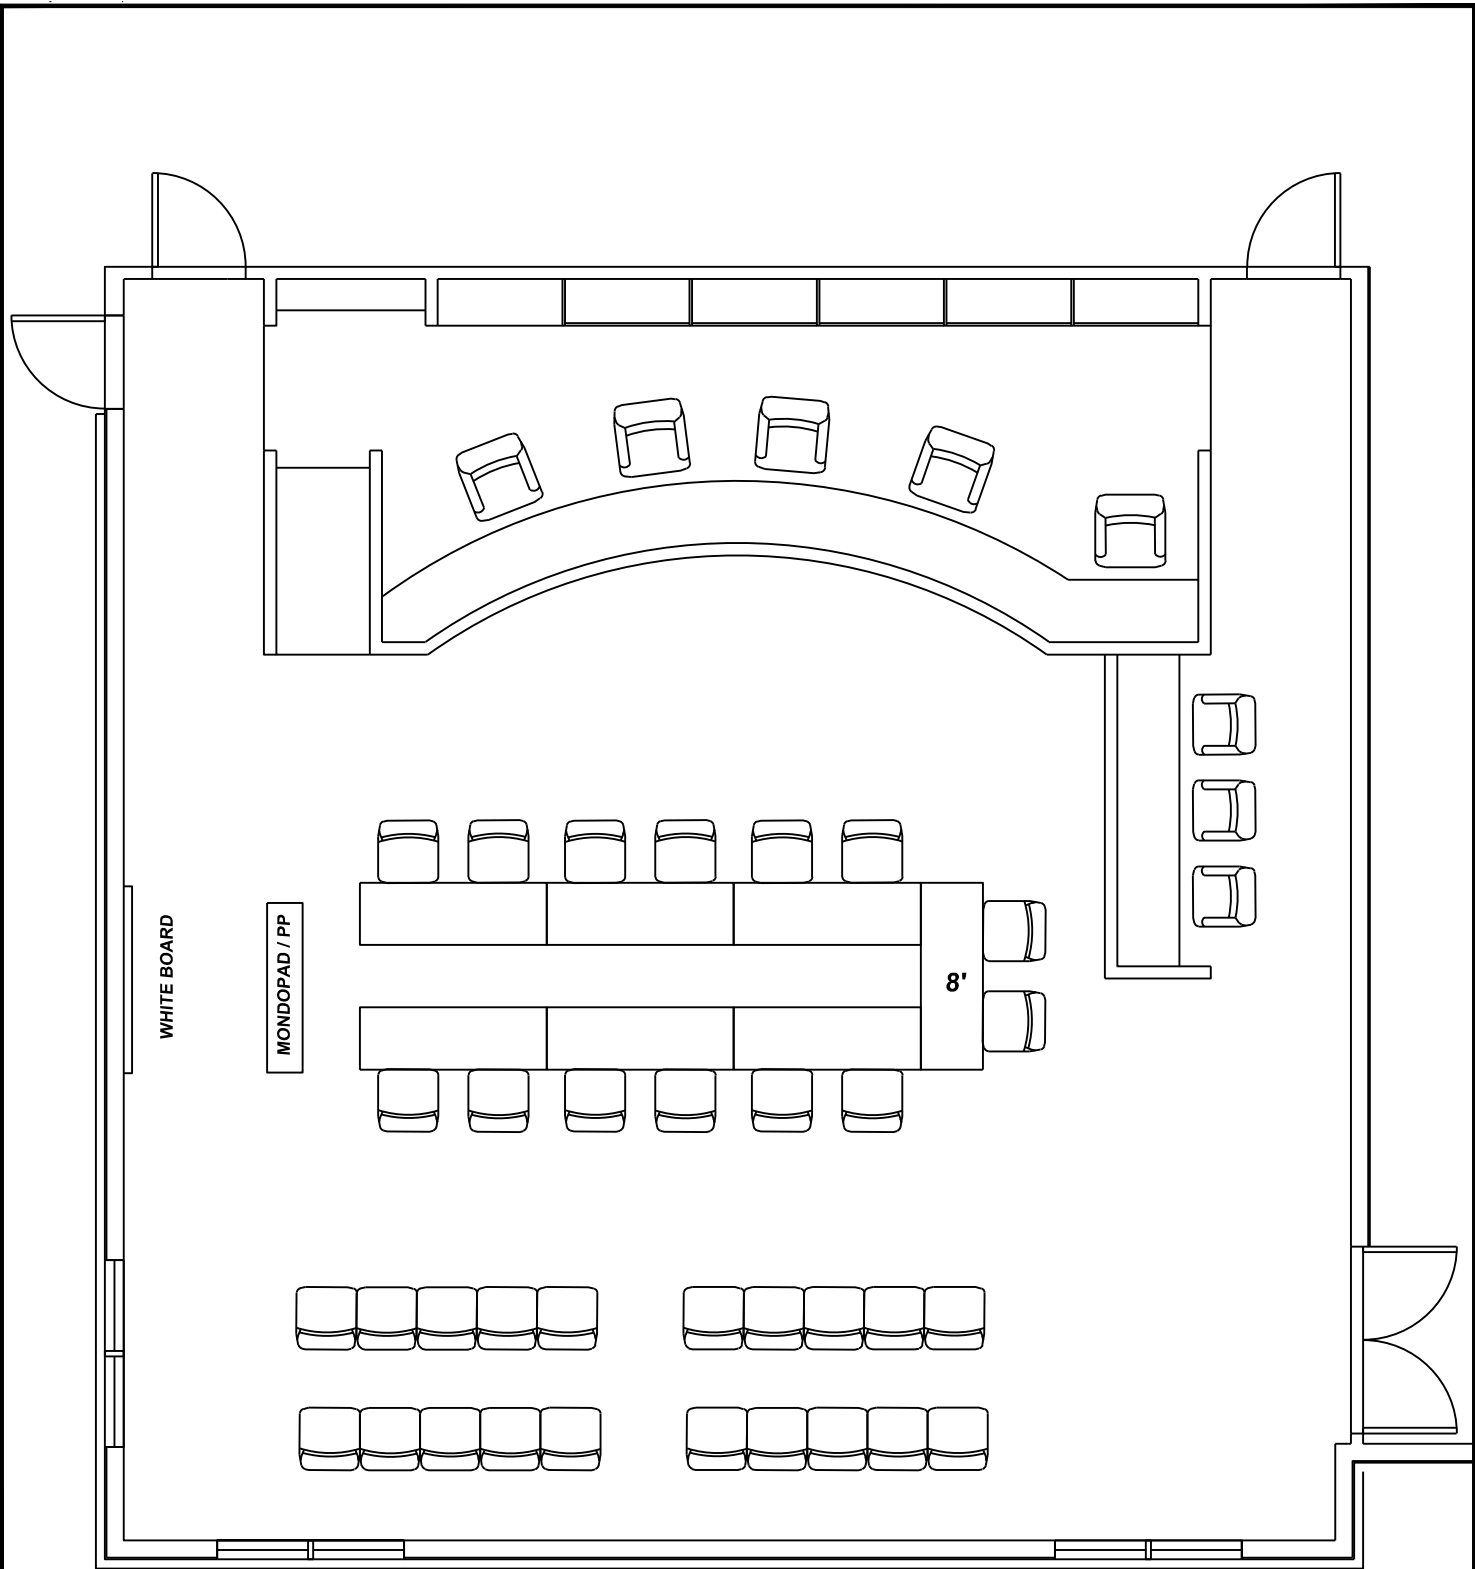

FURNITURE AVAILABLE FOR USE

J

CRWWD BOARD MEETING ROOM SETUP

PUBLIC GROUP MEETING

REVISED: 09/04/14

FURNITURE AVAILABLE FOR USE

- | | | | | | | |
|---|---|--|--|---|--|---|
| 
4FT TABLE
(1) | 
5FT TABLE
(2) | 
6FT TABLE
(15) | 
8FT TABLE
(1) | 
CHAIRS
(78) | 
PODIUM
(1) | 
EASEL
(3) |
|---|---|--|--|---|--|---|