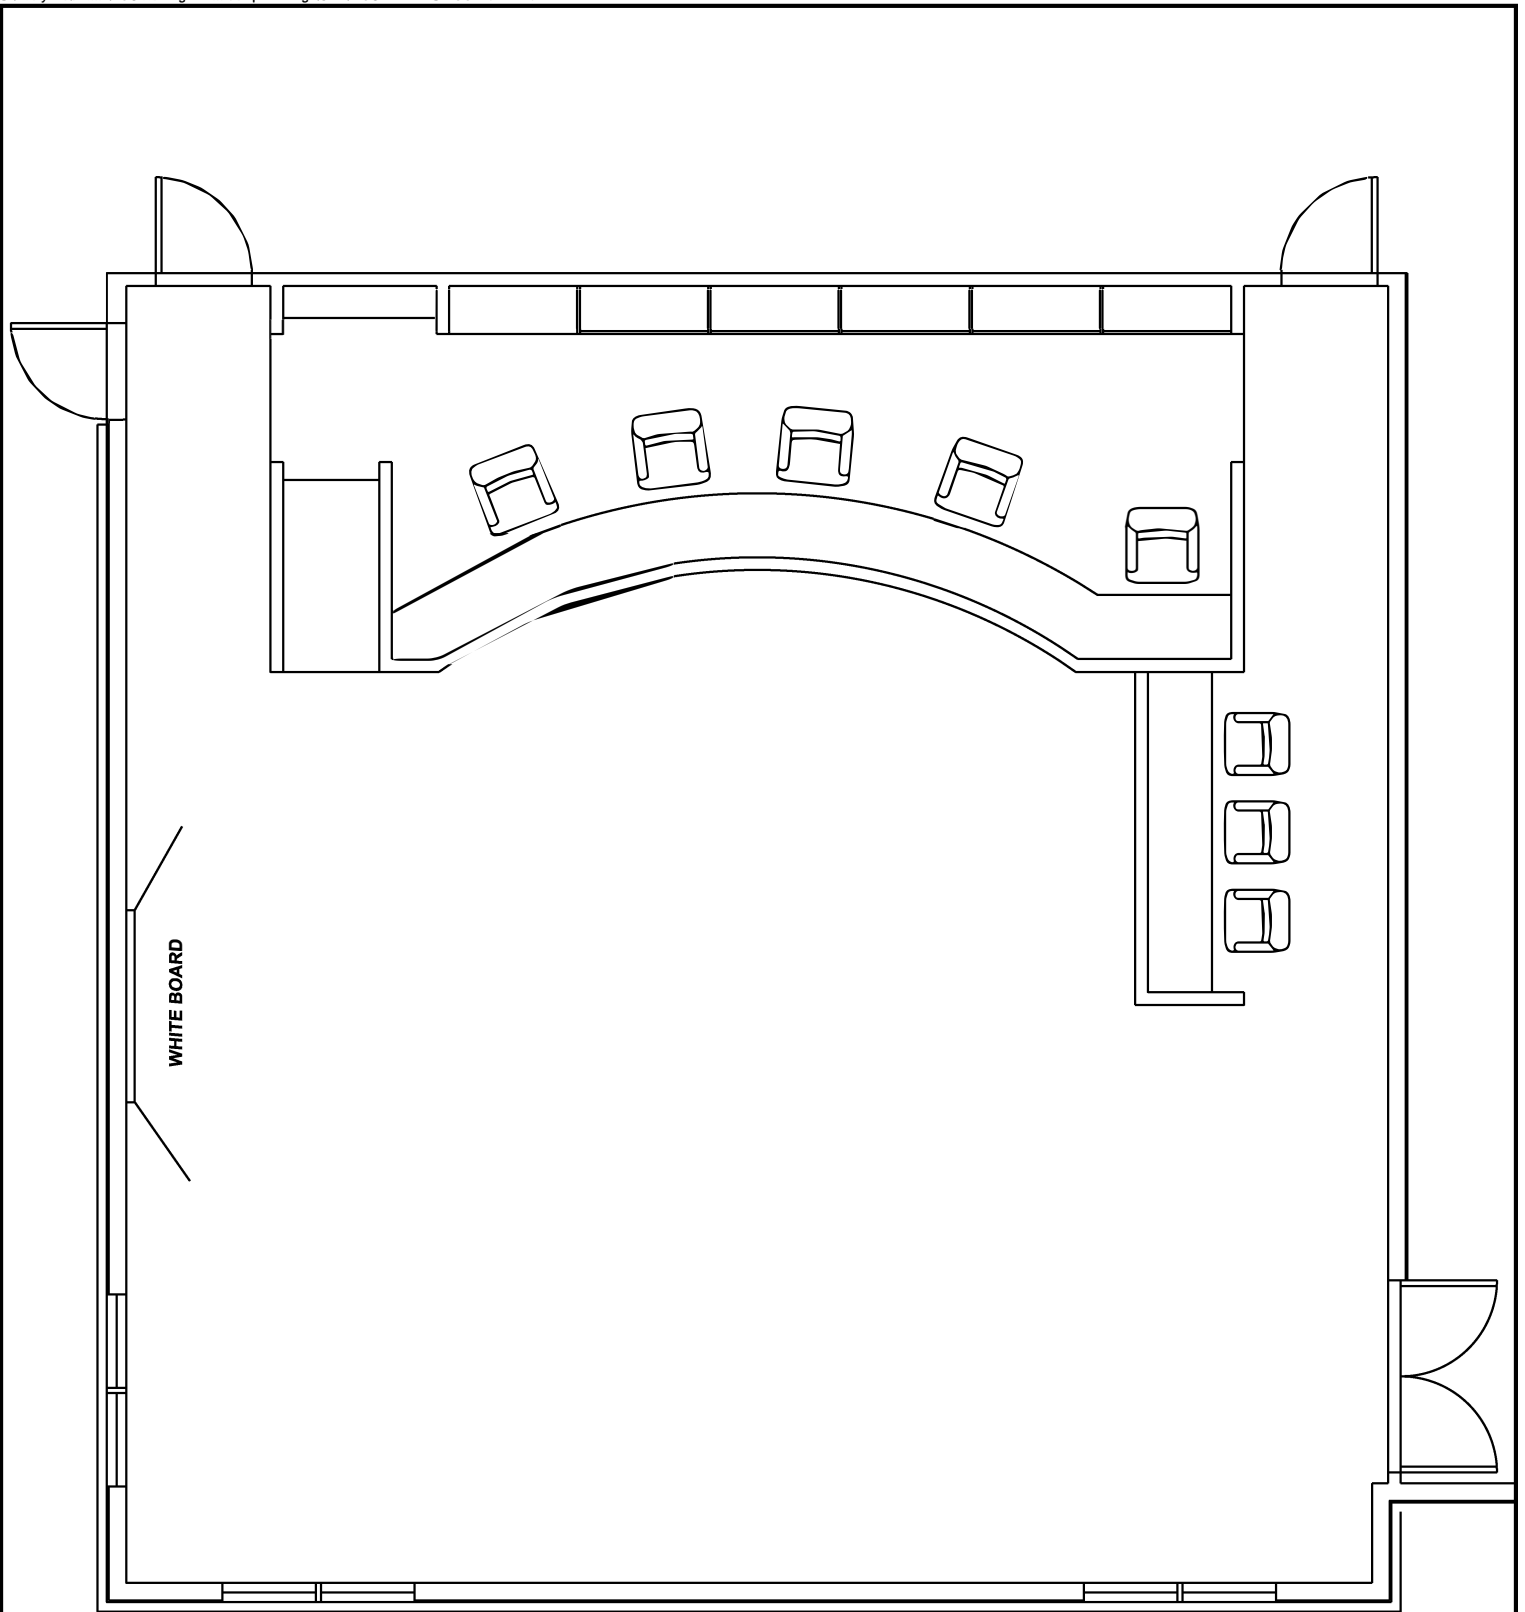

FURNITURE AVAILABLE FOR USE

J

CRWWD BOARD MEETING ROOM SETUP

PUBLIC GROUP MEETING

REVISED: 09/04/14

FURNITURE AVAILABLE FOR USE

- | | | | | | | |
|---|---|--|--|---|--|---|
| 
4FT TABLE
(1) | 
5FT TABLE
(2) | 
6FT TABLE
(15) | 
8FT TABLE
(1) | 
CHAIRS
(78) | 
PODIUM
(1) | 
EASEL
(3) |
|---|---|--|--|---|--|---|

K

CRWWD BOARD MEETING ROOM SETUP

SCPS MEETING WITH POWER POINT

FURNITURE AVAILABLE FOR USE

L

CRWWD BOARD MEETING ROOM SETUP

CLASSROOM STYLE WITH POWER POINT

**FACILITIES
MAINTENANCE**