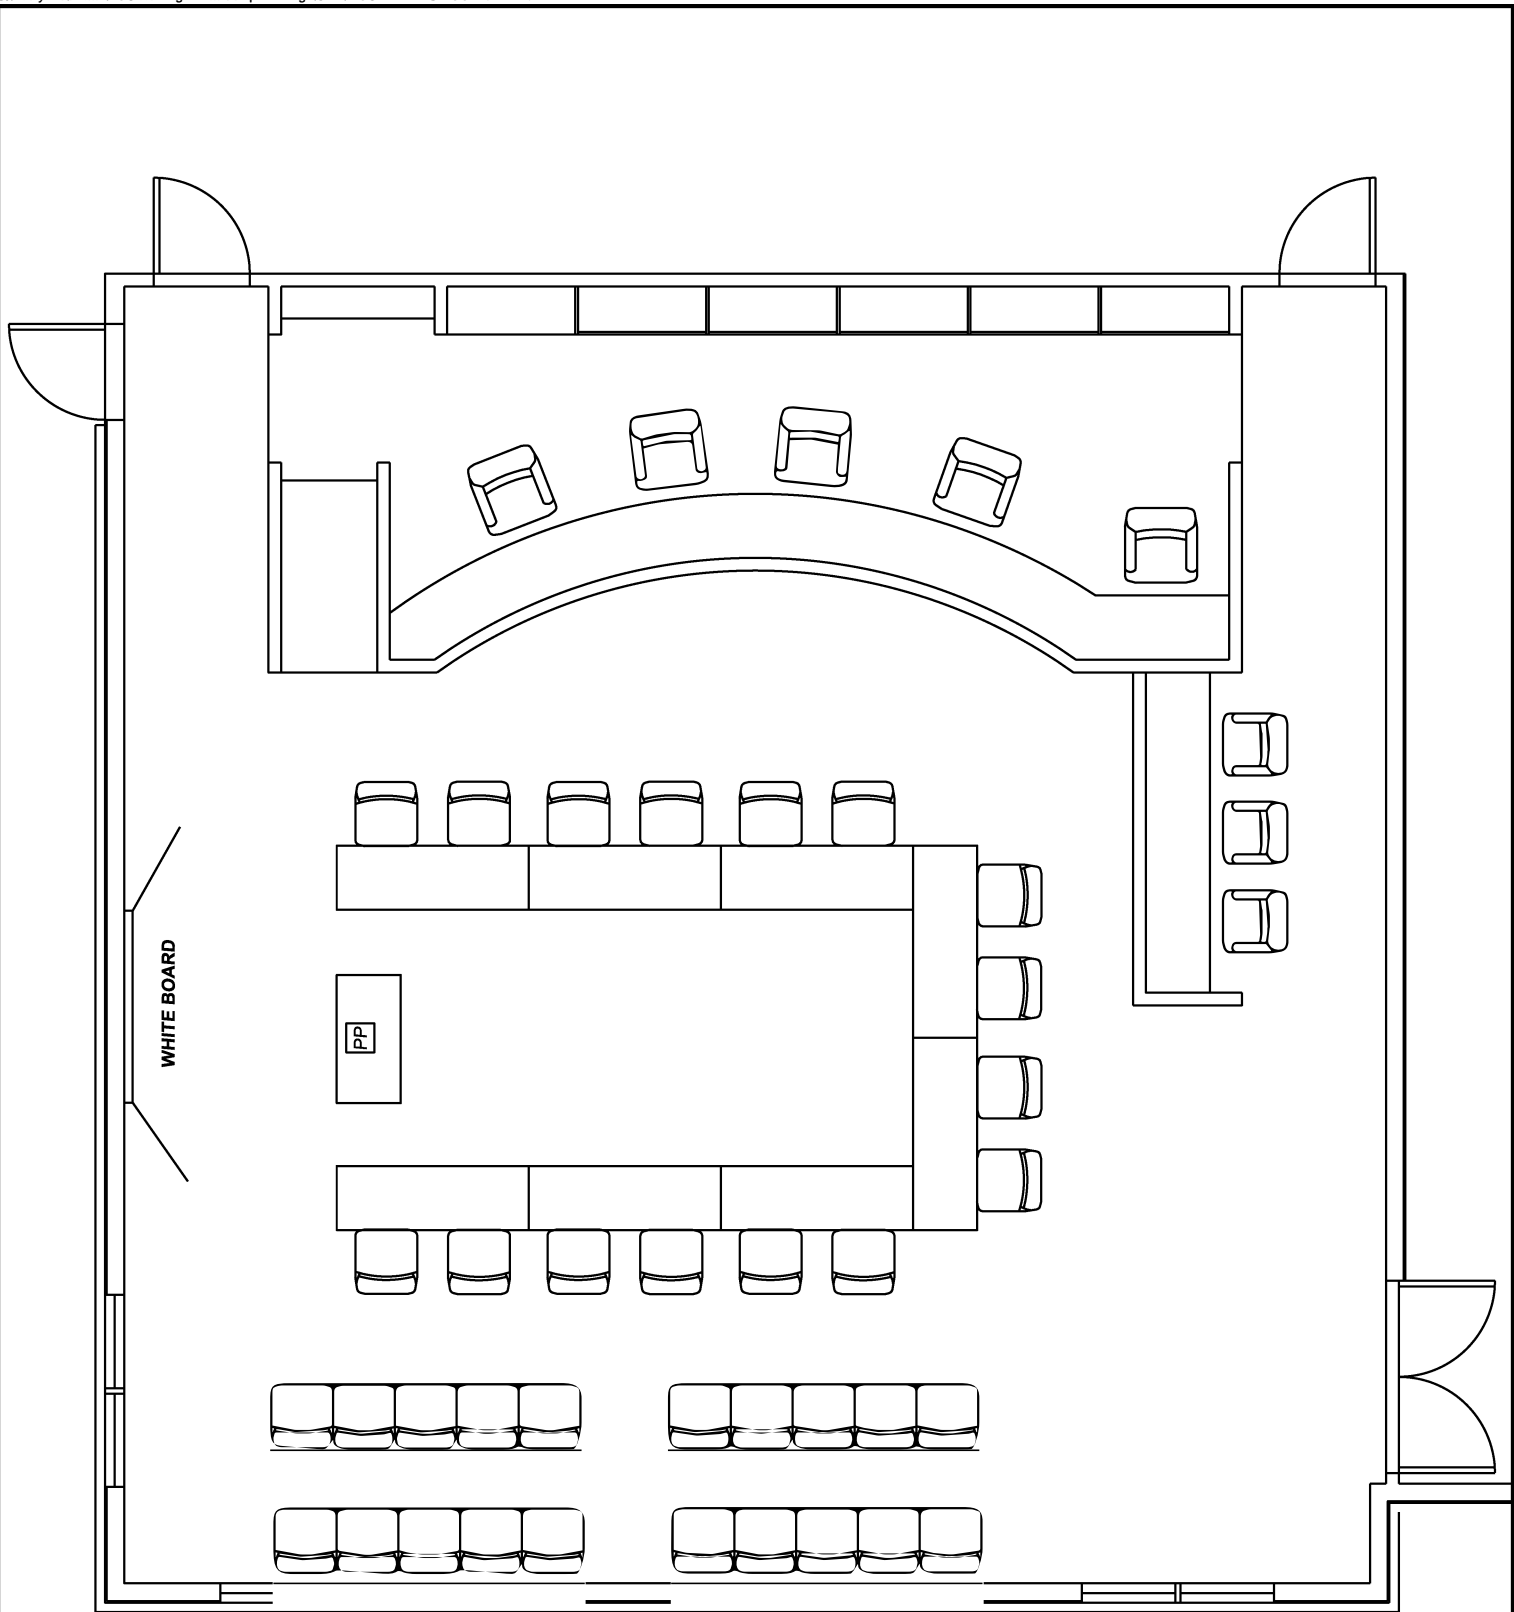

FURNITURE AVAILABLE FOR USE

I

CRWWD BOARD MEETING ROOM SETUP

PUBLIC GROUP MEETING WITH POWER POINT

**FACILITIES
MAINTENANCE**

FURNITURE AVAILABLE FOR USE

CRWWD BOARD MEETING ROOM SETUP

PUBLIC GROUP MEETING WITH POWER POINT

FURNITURE AVAILABLE FOR USE

J

CRWWD BOARD MEETING ROOM SETUP

PUBLIC GROUP MEETING

REVISED: 09/04/14

FURNITURE AVAILABLE FOR USE

- | | | | | | | |
|---|---|--|--|---|--|---|
| 
4FT TABLE
(1) | 
5FT TABLE
(2) | 
6FT TABLE
(15) | 
8FT TABLE
(1) | 
CHAIRS
(78) | 
PODIUM
(1) | 
EASEL
(3) |
|---|---|--|--|---|--|---|