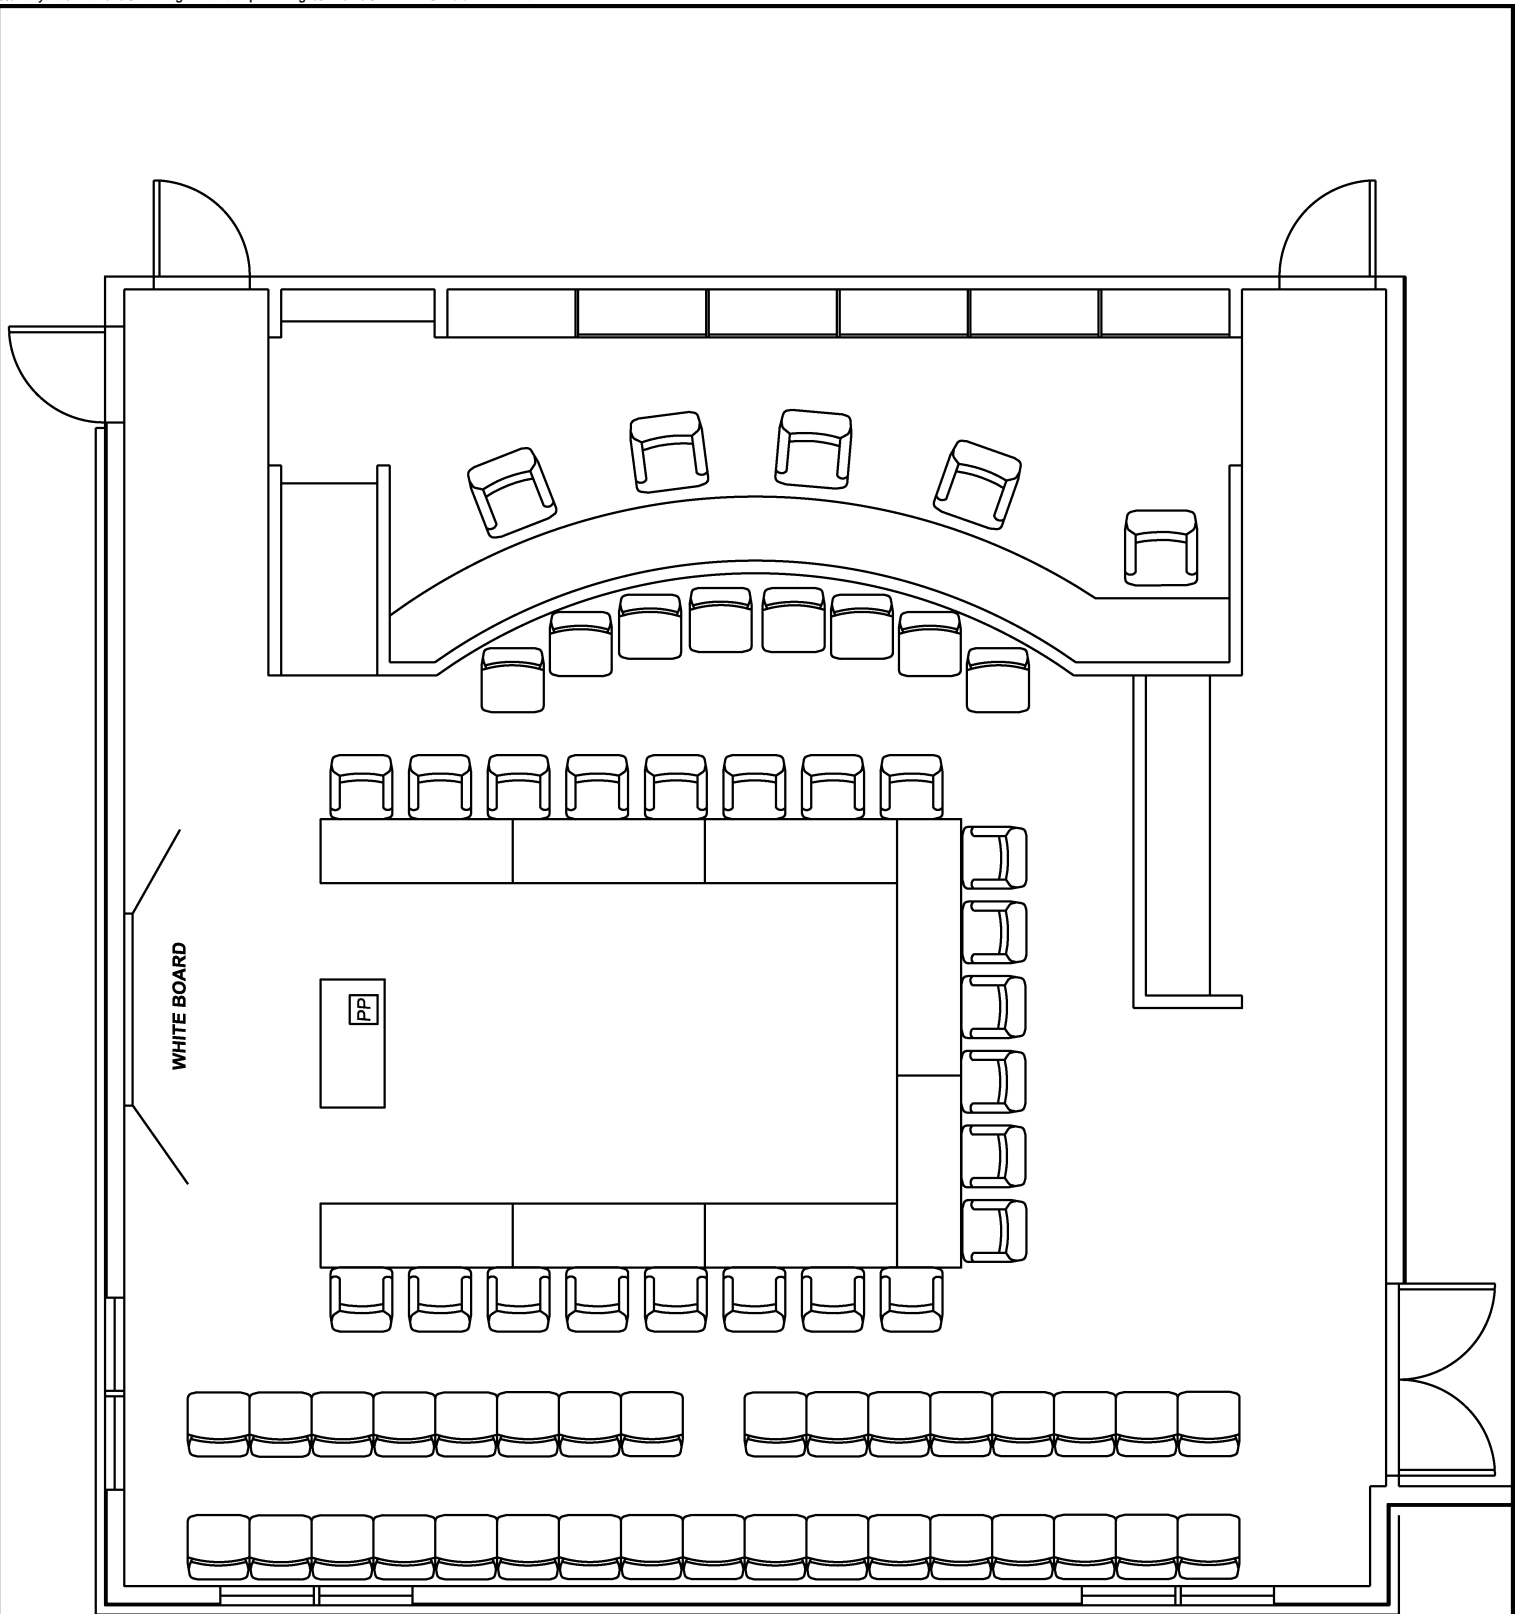

FURNITURE AVAILABLE FOR USE

J

CRWWD BOARD MEETING ROOM SETUP

PUBLIC GROUP MEETING

REVISED: 09/04/14

FURNITURE AVAILABLE FOR USE

- | | | | | | | |
|---|---|--|--|---|--|---|
| 
4FT TABLE
(1) | 
5FT TABLE
(2) | 
6FT TABLE
(15) | 
8FT TABLE
(1) | 
CHAIRS
(78) | 
PODIUM
(1) | 
EASEL
(3) |
|---|---|--|--|---|--|---|